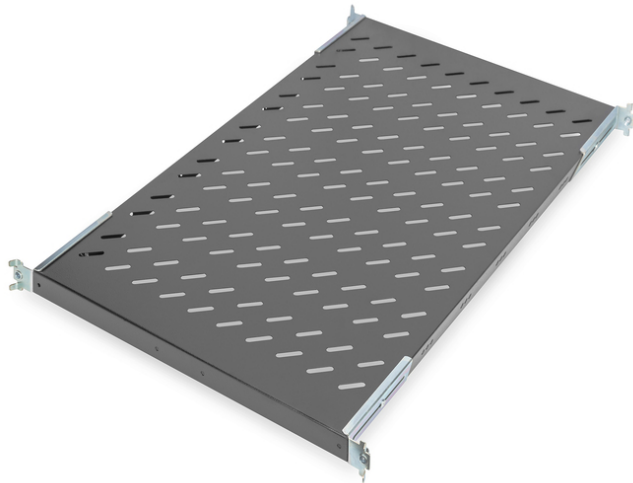

DIGITUS Shelve for Network and Server cabinets

DN-19 TRAY1-1000-ECB
EAN 4016032262480

1U fixed shelf for racks from 1000 mm depth 44x486x770 mm, up to 50 kg, black (RAL 9005)

1U fixed shelf for racks from 1000 mm depth, 44x486x770 mm, up to 50 kg, black (RAL 9005)

- Four fixing points fit at the sites of the rear and front mounting angles
- Fixed installation
- Perforated sheet steel
- Load carrying capacity: Up to 50 kg
- Requires 1U
- Complete with fixing material

- 4-point fixing (front- and rear 19" profile rails)

Attributes

- Color: black, RAL 9005
- Load capacity: 50 kg
- Mounting type: Fixed mounting
- Units: 1
- Inch form factor (IEC 60297): 482.6 mm (19")
- Suitable cabinet depth: ≥ 1000 mm