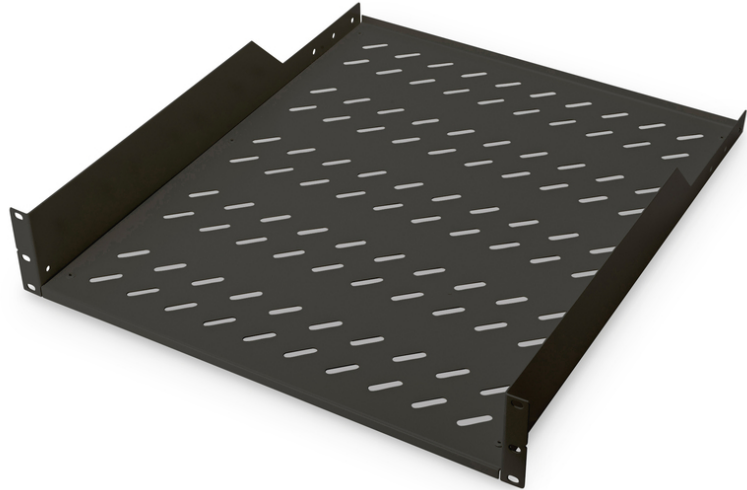

# DIGITUS Shelf for Fixed Installation in 483 mm (19") Cabinets

DN-19 TRAY-2-55-SW  
EAN 4016032256830

**2U fixed shelf for racks from 800 mm depth 88,5x482x552 mm, up to 25 kg, black (RAL 9005)**

The shelves for fixed mounting can be installed easy on the two front 483 mm (19") profile rails of your 483 mm (19") network- or server cabinet. Due to their stable, perforated steel sheet with a high load capacity, they are the optimal surface for components which are not 483 mm (19") suitable.

- Fixed installation
- sturdy, perforated steel sheet
- incl. fixing material
- 2-point fixing (front 19" profile rails)

**Attributes**

- Color: black, RAL 9005
- Load capacity: 25 kg
- Mounting type: Fixed mounting
- Units: 2
- Inch form factor (IEC 60297): 482.6 mm (19")
- Suitable cabinet depth: ≥ 800 mm