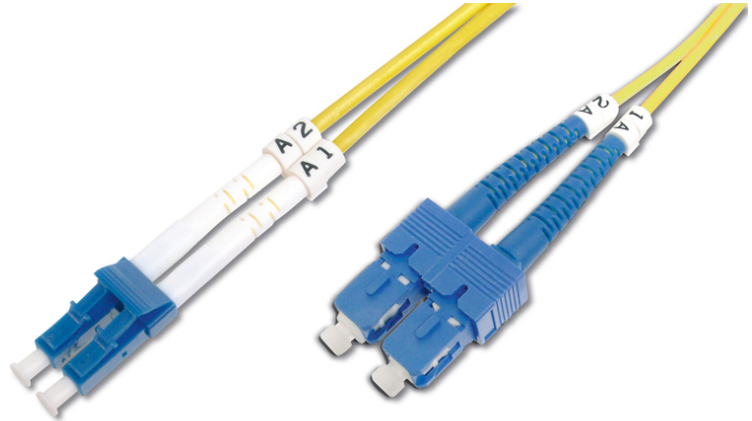

DIGITUS Fiber Optic Singlemode Patch Cord, LC / SC

DK-2932-05
EAN 4016032249665

FO patch cord, duplex, LC to SC SM OS2 09/125 μ, 5 m

FO patch cord, duplex, LC to SC, SM OS2 09/125 μ, 5 m

Future-oriented standards and high-end quality for your network.

- Duplex cable
- LSOH
- Connector with ceramic ferrule
- Cable diameter 2 mm
- Single packed with test-report
- Assortment: Fiber Optic Patch Cables
- Boot: single-color

- Cable diameter: 2 mm
- Cable type: I-VH 2E9/125μ
- Color cable: yellow
- Connector 1: LC
- Connector 2: SC
- Fiber class: OS2
- Fiber diameter: 9/125μ
- Mode: Singlemode
- Packaging: DIGITUS Polybag
- Length: 5 m

More images:

Part No.	DK-2932-05			
Length	5 m			
Cable Type	Duplex SM 9/125		OS2 LSZH	
	END A	END B		
Connector Type	LC	SC		
Insertion Loss (dB)	0.17	0.17	0.10	0.21
Return Loss (dB)	53.7	54.7	53.1	54.3
Q.C.	PASS			