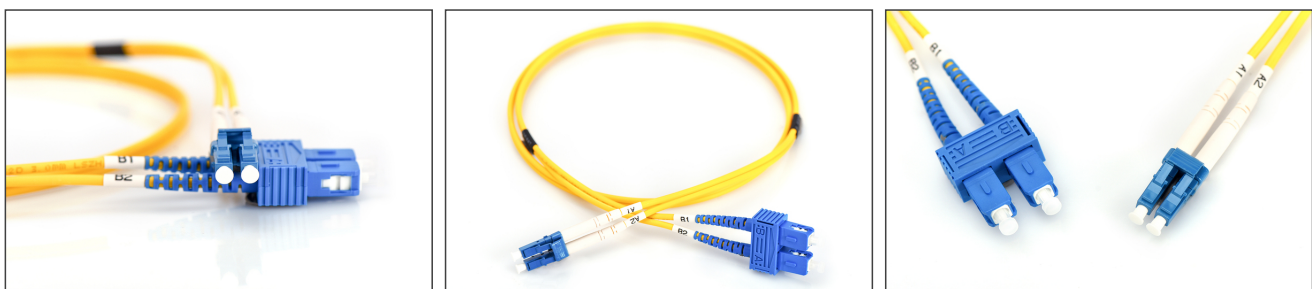

# DIGITUS Fiber Optic Singlemode Patch Cord, LC / SC

DK-2932-05  
EAN 4016032249665

**FO patch cord, duplex, LC to SC SM OS2 09/125 μ, 5 m**

FO patch cord, duplex, LC to SC, SM OS2 09/125 μ, 5 m

**Future-oriented standards and high-end quality for your network.**

- Duplex cable
- LSOH
- Connector with ceramic ferrule
- Cable diameter 2 mm
- Single packed with test-report
- Assortment: Fiber Optic Patch Cables
- Boot: single-color

- Cable diameter: 2 mm
- Cable type: I-VH 2E9/125μ
- Color cable: yellow
- Connector 1: LC
- Connector 2: SC
- Fiber class: OS2
- Fiber diameter: 9/125μ
- Mode: Singlemode
- Packaging: DIGITUS Polybag
- Length: 5 m

**More images:**

Part No.	DK-2932-05			
Lenght	5 m			
Cable Type	Duplex SM 9/125		OS2 LSZH	
	END A		END B	
Connector Type	LC		SC	
Insertion Loss (dB)	0.17	0.17	0.10	0.21
Return Loss (dB)	53.7	54.7	53.1	54.3
Q.C.	PASS			