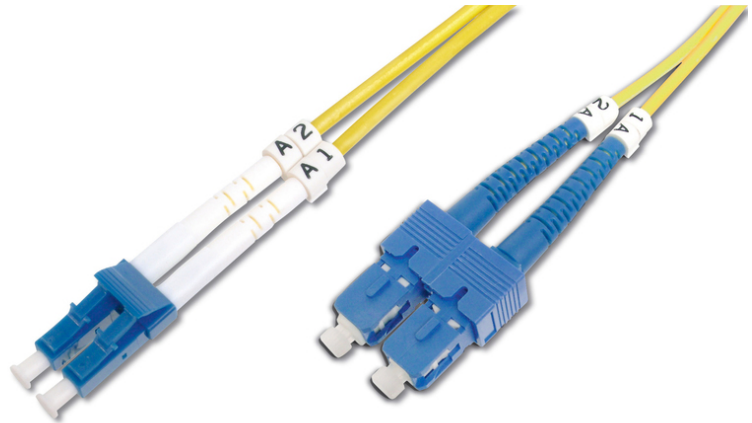

# DIGITUS Fiber Optic Singlemode Patch Cord, LC / SC

DK-2932-05  
EAN 4016032249665

**FO patch cord, duplex, LC to SC SM OS2 09/125 μ, 5 m**

FO patch cord, duplex, LC to SC, SM OS2 09/125 μ, 5 m

**Future-oriented standards and high-end quality for your network.**

- Duplex cable
- LSOH
- Connector with ceramic ferrule
- Cable diameter 2 mm
- Single packed with test-report
- Assortment: Fiber Optic Patch Cables
- Boot: single-color

- Cable diameter: 2 mm
- Cable type: I-VH 2E9/125μ
- Color cable: yellow
- Connector 1: LC
- Connector 2: SC
- Fiber class: OS2
- Fiber diameter: 9/125μ
- Mode: Singlemode
- Packaging: DIGITUS Polybag
- Length: 5 m

**More images:**

Part No.	DK-2932-05			
Lenght	5 m			
Cable Type	Duplex SM 9/125		OS2 LSZH	
	END A		END B	
Connector Type	LC		SC	
Insertion Loss (dB)	0.17	0.17	0.10	0.21
Return Loss (dB)	53.7	54.7	53.1	54.3
Q.C.	PASS			