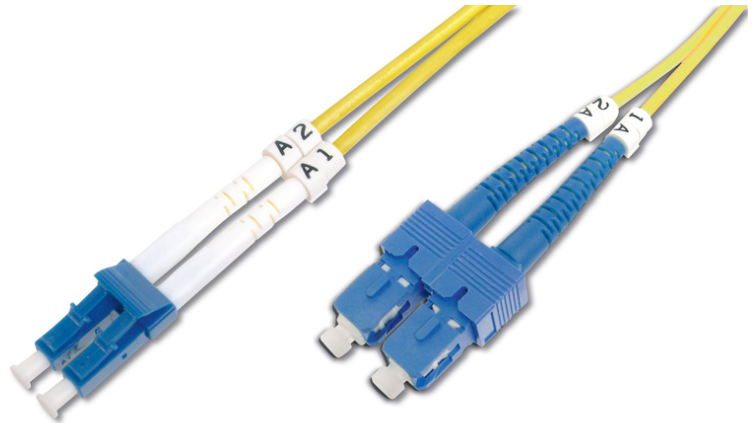

# DIGITUS Fiber Optic Singlemode Patch Cord, LC / SC

**DK-2932-01**  
**EAN 4016032249634**

**FO patch cord, duplex, LC to SC SM OS2 09/125 μ, 1 m**

FO patch cord, duplex, LC to SC, SM OS2 09/125 μ, 1 m

**Future-oriented standards and high-end quality for your network.**

- Duplex cable
- LSOH
- Connector with ceramic ferrule
- Cable diameter 2 mm
- Single packed with test-report

**Attributes**

- Assortment: Fiber Optic Patch Cables

- Boot: single-color
- Cable diameter: 2 mm
- Cable type: I-VH 2E9/125μ
- Color cable: yellow
- Connector 1: LC
- Connector 2: SC
- Fiber class: OS2
- Fiber diameter: 9/125μ
- Mode: Singlemode
- Packaging: DIGITUS Polybag
- Length: 1 m

**More images:**

Part No.	DK-2932-01			
Lenght	1 m			
Cable Type	Duplex SM 9/125	OS2 LSZH		
	END A	END B		
Connector Type	LC	SC		
Insertion Loss (dB)	0.17	0.17	0.10	0.21
Return Loss (dB)	53.7	54.7	53.1	54.3
Q.C.	PASS			