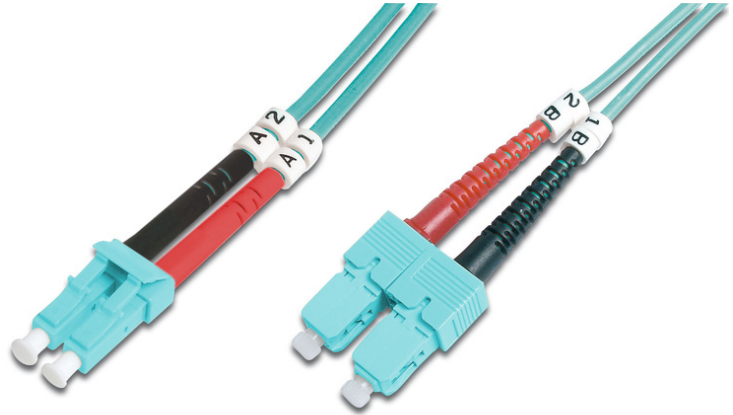

DIGITUS Fiber Optic Multimode Patch Cord, OM 3, LC / SC

DK-2532-10/3
EAN 4016032249627

FO patch cord, duplex, LC to SC MM OM3 50/125 μ, 10 m

FO patch cord, duplex, LC to SC,MM OM3 50/125 μ, 10 m

Future-oriented standards and high-end quality for your network.

- Duplex cable
- LSOH
- Connector with ceramic ferrule
- Cable diameter 2 mm
- Single packed with test-report
- Assortment: Fiber Optic Patch Cables
- Boot: two-color

- Cable diameter: 2 mm
- Cable type: I-VH 2G50/125μ
- Color cable: aqua
- Connector 1: LC
- Connector 2: SC
- Fiber class: OM3
- Fiber diameter: 50/125μ
- Mode: Multimode
- Packaging: DIGITUS Polybag
- Length: 10 m

More images:

Part No.	DK-2532-10/3			
Lenght	10 m			
Cable Type	Duplex MM 50/125		OM3 LSZH	
	END A		END B	
Connector Type	LC		SC	
Insertion Loss (dB)	0.17	0.1	0.14	0.08
Return Loss (dB)	32.2	39.2	34.9	35.3
Q.C.	PASS			