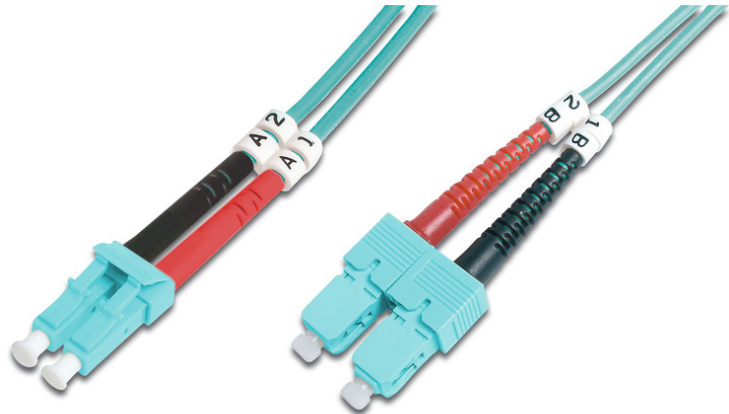

DIGITUS Fiber Optic Multimode Patch Cord, OM 3, LC / SC

DK-2532-03/3
 EAN 4016032249597

FO patch cord, duplex, LC to SC MM OM3 50/125 μ, 3 m

FO patch cord, duplex, LC to SC,MM OM3 50/125 μ, 3 m

Future-oriented standards and high-end quality for your network.

- Duplex cable
- LSOH
- Connector with ceramic ferrule
- Cable diameter 2 mm
- Single packed with test-report
- Assortment: Fiber Optic Patch Cables
- Boot: two-color

- Cable diameter: 2 mm
- Cable type: I-VH 2G50/125μ
- Color cable: aqua
- Connector 1: LC
- Connector 2: SC
- Fiber class: OM3
- Fiber diameter: 50/125μ
- Mode: Multimode
- Packaging: DIGITUS Polybag
- Length: 3 m

More images:

Part No.	DK-2532-03/3			
Lenght	3 m			
Cable Type	Duplex MM 50/125		OM3 LSZH	
	END A		END B	
Connector Type	LC		SC	
	0.17	0.1	0.14	0.08
Insertion Loss (dB)	32.2	39.2	34.9	35.3
Return Loss (dB)	PASS			
Q.C.				