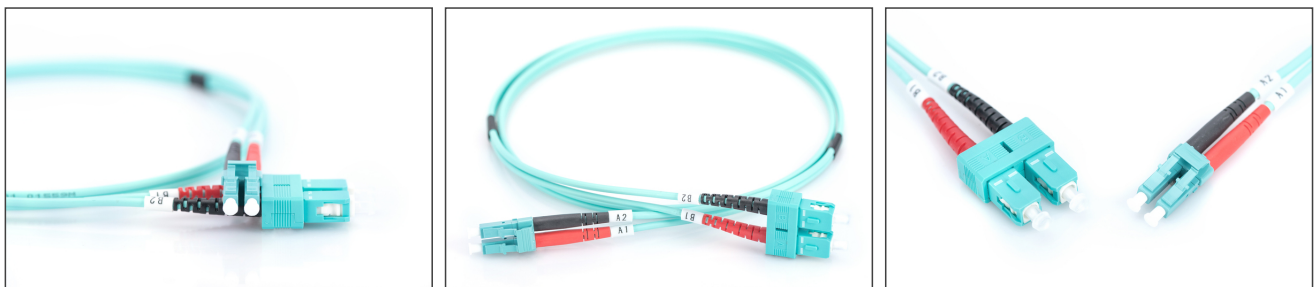

DIGITUS Fiber Optic Multimode Patch Cord, OM 3, LC / SC

DK-2532-02/3
 EAN 4016032249580

FO patch cord, duplex, LC to SC MM OM3 50/125 μ, 2 m

FO patch cord, duplex, LC to SC,MM OM3 50/125 μ, 2 m

Future-oriented standards and high-end quality for your network.

- Duplex cable
- LSOH
- Connector with ceramic ferrule
- Cable diameter 2 mm
- Single packed with test-report
- Assortment: Fiber Optic Patch Cables
- Boot: two-color

- Cable diameter: 2 mm
- Cable type: I-VH 2G50/125μ
- Color cable: aqua
- Connector 1: LC
- Connector 2: SC
- Fiber class: OM3
- Fiber diameter: 50/125μ
- Mode: Multimode
- Packaging: DIGITUS Polybag
- Length: 2 m

More images:

Part No.	DK-2532-02/3			
Lenght	2 m			
Cable Type	Duplex MM 50/125		OM3 LSZH	
	END A		END B	
Connector Type	LC		SC	
	0.17	0.1	0.14	0.08
Insertion Loss (dB)	32.2	39.2	34.9	35.3
Return Loss (dB)	PASS			
Q.C.				