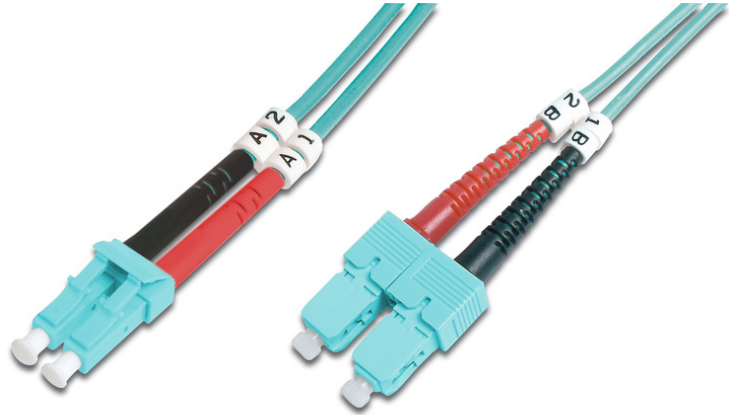

# DIGITUS Fiber Optic Multimode Patch Cord, OM 3, LC / SC

DK-2532-01/3  
EAN 4016032249566

**FO patch cord, duplex, LC to SC MM OM3 50/125 μ, 1 m**

FO patch cord, duplex, LC to SC,MM OM3 50/125 μ, 1 m

**Future-oriented standards and high-end quality for your network.**

- Duplex cable
- LSOH
- Connector with ceramic ferrule
- Cable diameter 2 mm
- Single packed with test-report
- Assortment: Fiber Optic Patch Cables
- Boot: two-color

- Cable diameter: 2 mm
- Cable type: I-VH 2G50/125μ
- Color cable: aqua
- Connector 1: LC
- Connector 2: SC
- Fiber class: OM3
- Fiber diameter: 50/125μ
- Mode: Multimode
- Packaging: DIGITUS Polybag
- Length: 1 m

**More images:**

Part No.	DK-2532-01/3			
Length	1 m			
Cable Type	Duplex MM 50/125		OM3 LSZH	
	END A	END B		
Connector Type	LC		SC	
Insertion Loss (dB)	0.17	0.1	0.14	0.08
	Return Loss (dB)	32.2	39.2	34.9
Q.C.	PASS			