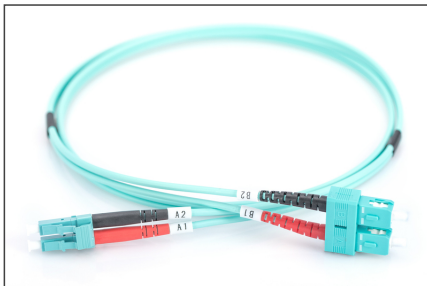

# DIGITUS Fiber Optic Multimode Patch Cord, OM 3, LC / SC

DK-2532-01/3  
EAN 4016032249566

**FO patch cord, duplex, LC to SC MM OM3 50/125 μ, 1 m**

FO patch cord, duplex, LC to SC,MM OM3 50/125 μ, 1 m

**Future-oriented standards and high-end quality for your network.**

- Duplex cable
- LSOH
- Connector with ceramic ferrule
- Cable diameter 2 mm
- Single packed with test-report
- Assortment: Fiber Optic Patch Cables
- Boot: two-color

- Cable diameter: 2 mm
- Cable type: I-VH 2G50/125μ
- Color cable: aqua
- Connector 1: LC
- Connector 2: SC
- Fiber class: OM3
- Fiber diameter: 50/125μ
- Mode: Multimode
- Packaging: DIGITUS Polybag
- Length: 1 m

**More images:**

Part No.	DK-2532-01/3			
Length	1 m			
Cable Type	Duplex MM 50/125		OM3 LSZH	
	END A	END B		
Connector Type	LC		SC	
Insertion Loss (dB)	0.17	0.1	0.14	0.08
	Return Loss (dB)	32.2	39.2	34.9
Q.C.	PASS			