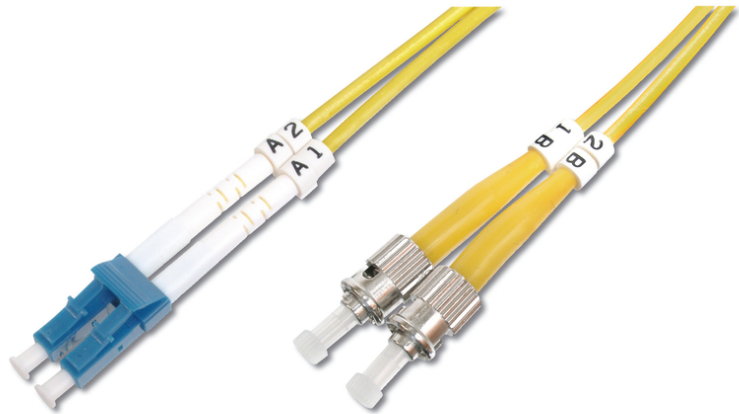

DIGITUS Fiber Optic Singlemode Patch Cord, LC / ST

DK-2931-03
EAN 4016032249351

FO patch cord, duplex, LC to ST SM OS2 09/125 μ, 3 m

FO patch cord, duplex, LC to ST, SM OS2 09/125 μ, 3 m

Future-oriented standards and high-end quality for your network.

- Duplex cable
- LSOH
- Connector with ceramic ferrule
- Cable diameter 2 mm
- Single packed with test-report
- Assortment: Fiber Optic Patch Cables
- Boot: single-color

- Cable diameter: 2 mm
- Cable type: I-VH 2E9/125μ
- Color cable: yellow
- Connector 1: LC
- Connector 2: ST
- Fiber class: OS2
- Fiber diameter: 9/125μ
- Mode: Singlemode
- Packaging: DIGITUS Polybag
- Length: 3 m

More images:

Part No.	DK-2931-03			
Lenght	3 m			
Cable Type	Duplex SM 9/125		OS2 LSZH	
	END A		END B	
Connector Type	LC		ST	
	0.07	0.08	0.08	0.05
Insertion Loss (dB)	50.5	52.4	55.0	52.3
Return Loss (dB)	PASS			
Q.C.	PASS			