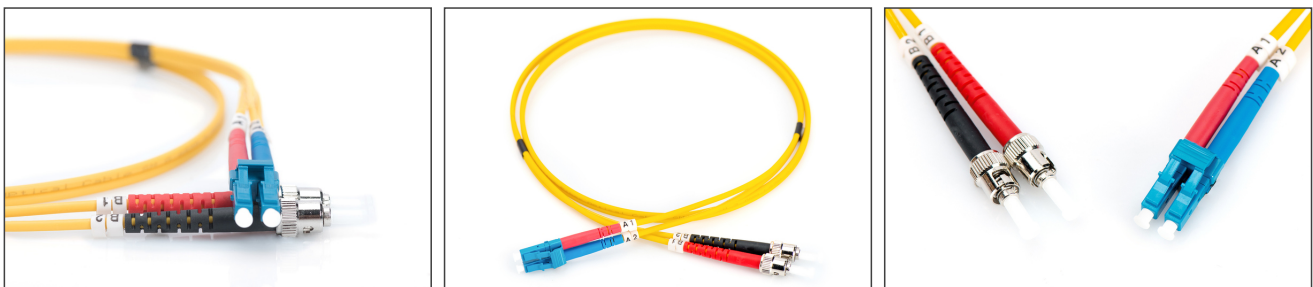

DIGITUS Fiber Optic Singlemode Patch Cord, LC / ST

DK-2931-03
EAN 4016032249351

FO patch cord, duplex, LC to ST SM OS2 09/125 μ, 3 m

FO patch cord, duplex, LC to ST, SM OS2 09/125 μ, 3 m

Future-oriented standards and high-end quality for your network.

- Duplex cable
- LSOH
- Connector with ceramic ferrule
- Cable diameter 2 mm
- Single packed with test-report
- Assortment: Fiber Optic Patch Cables
- Boot: single-color

- Cable diameter: 2 mm
- Cable type: I-VH 2E9/125μ
- Color cable: yellow
- Connector 1: LC
- Connector 2: ST
- Fiber class: OS2
- Fiber diameter: 9/125μ
- Mode: Singlemode
- Packaging: DIGITUS Polybag
- Length: 3 m

More images:

Part No.	DK-2931-03			
Lenght	3 m			
Cable Type	Duplex SM 9/125		OS2 LSZH	
	END A		END B	
Connector Type	LC		ST	
	0.07	0.08	0.08	0.05
Insertion Loss (dB)	50.5	52.4	55.0	52.3
Return Loss (dB)	PASS			
Q.C.	PASS			