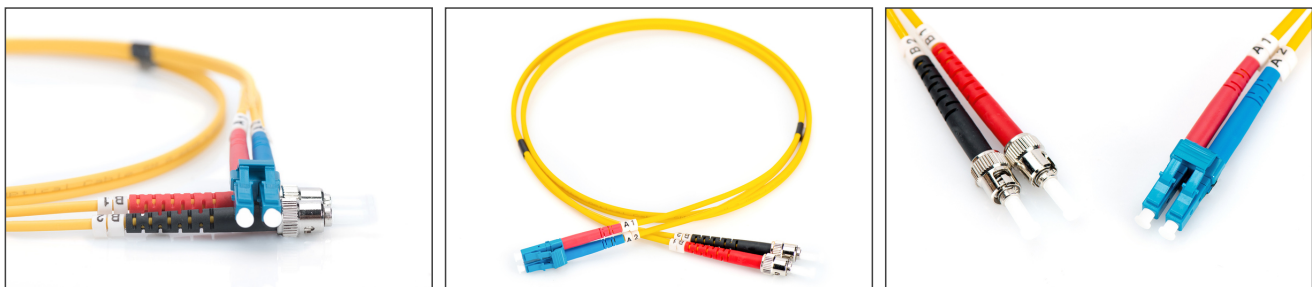

DIGITUS Fiber Optic Singlemode Patch Cord, LC / ST

DK-2931-02
EAN 4016032249344

FO patch cord, duplex, LC to ST SM OS2 09/125 μ, 2 m

FO patch cord, duplex, LC to ST, SM OS2 09/125 μ, 2 m

Future-oriented standards and high-end quality for your network.

- Duplex cable
- LSOH
- Connector with ceramic ferrule
- Cable diameter 2 mm
- Single packed with test-report
- Assortment: Fiber Optic Patch Cables
- Boot: single-color

- Cable diameter: 2 mm
- Cable type: I-VH 2E9/125μ
- Color cable: yellow
- Connector 1: LC
- Connector 2: ST
- Fiber class: OS2
- Fiber diameter: 9/125μ
- Mode: Singlemode
- Packaging: DIGITUS Polybag
- Length: 2 m

More images:

Part No.	DK-2931-02			
Lenght	2 m			
Cable Type	Duplex SM 9/125		OS2 LSZH	
	END A		END B	
Connector Type	LC		ST	
Insertion Loss (dB)	0.07	0.08	0.08	0.05
Return Loss (dB)	50.5	52.4	55.0	52.3
Q.C.	PASS			