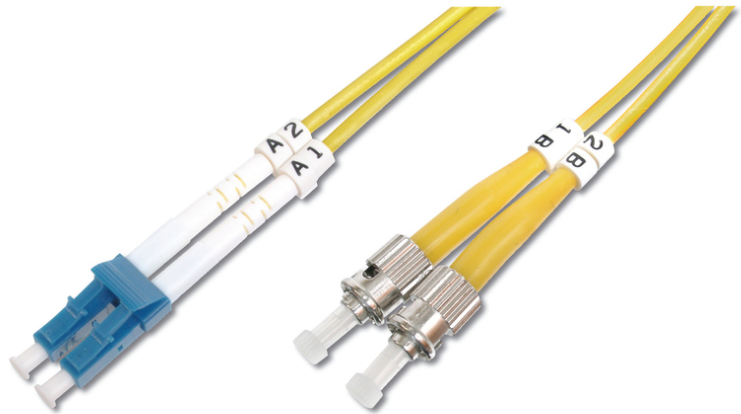

DIGITUS Fiber Optic Singlemode Patch Cord, LC / ST

DK-2931-02
EAN 4016032249344

FO patch cord, duplex, LC to ST SM OS2 09/125 μ, 2 m

FO patch cord, duplex, LC to ST, SM OS2 09/125 μ, 2 m

Future-oriented standards and high-end quality for your network.

- Duplex cable
- LSOH
- Connector with ceramic ferrule
- Cable diameter 2 mm
- Single packed with test-report
- Assortment: Fiber Optic Patch Cables
- Boot: single-color

- Cable diameter: 2 mm
- Cable type: I-VH 2E9/125μ
- Color cable: yellow
- Connector 1: LC
- Connector 2: ST
- Fiber class: OS2
- Fiber diameter: 9/125μ
- Mode: Singlemode
- Packaging: DIGITUS Polybag
- Length: 2 m

More images:

Part No.	DK-2931-02			
Lenght	2 m			
Cable Type	Duplex SM 9/125		OS2 LSZH	
	END A		END B	
Connector Type	LC		ST	
Insertion Loss (dB)	0.07	0.08	0.08	0.05
Return Loss (dB)	50.5	52.4	55.0	52.3
Q.C.	PASS			