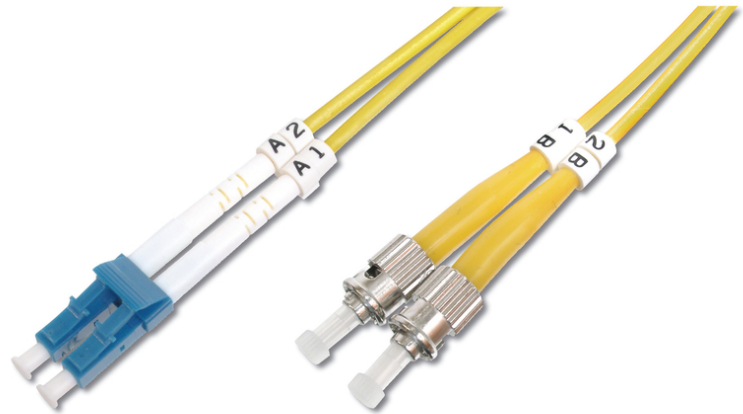

DIGITUS Fiber Optic Singlemode Patch Cord, LC / ST

DK-2931-01
EAN 4016032249337

FO patch cord, duplex, LC to ST SM OS2 09/125 μ, 1 m

FO patch cord, duplex, LC to ST, SM OS2 09/125 μ, 1 m

Future-oriented standards and high-end quality for your network.

- Duplex cable
- LSOH
- Connector with ceramic ferrule
- Cable diameter 2 mm
- Single packed with test-report
- Assortment: Fiber Optic Patch Cables
- Boot: single-color

- Cable diameter: 2 mm
- Cable type: I-VH 2E9/125μ
- Color cable: yellow
- Connector 1: LC
- Connector 2: ST
- Fiber class: OS2
- Fiber diameter: 9/125μ
- Mode: Singlemode
- Packaging: DIGITUS Polybag
- Length: 1 m

More images:

Part No.	DK-2931-01			
Length	1 m			
Cable Type	Duplex SM 9/125		OS2 LSZH	
	END A		END B	
Connector Type	LC		ST	
Insertion Loss (dB)	0.07	0.08	0.08	0.05
	50.5	52.4	55.0	52.3
Return Loss (dB)				
Q.C.	PASS			