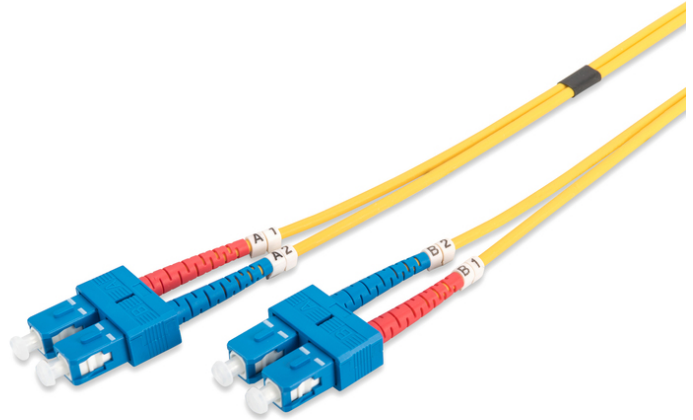

DIGITUS Fiber Optic Singlemode Patch Cord, SC / SC

DK-2922-10
EAN 4016032248781

FO patch cord, duplex, SC to SC SM OS2 09/125 μ, 10 m
 FO patch cord, duplex, SC to SC, SM OS2 09/125 μ, 10 m
Future-oriented standards and high-end quality for your network.

- Duplex cable
- LSOH
- Connector with ceramic ferrule
- Cable diameter 2 mm
- Single packed with test-report
- Assortment: Fiber Optic Patch Cables
- Boot: single-color

- Cable diameter: 2 mm
- Cable type: I-VH 2E9/125μ
- Color cable: yellow
- Connector 1: SC
- Connector 2: SC
- Fiber class: OS2
- Fiber diameter: 9/125μ
- Mode: Singlemode
- Packaging: DIGITUS Polybag
- Length: 10 m

More images:

Part No.	DK-2922-10			
Length	10 m			
Cable Type	Duplex SM 9/125		OS2 LSZH	
	END A		END B	
Connector Type	SC		SC	
Insertion Loss (dB)	0.11	0.15	0.15	0.19
	Return Loss (dB)	53.7	50.9	52.8
Q.C.	PASS			