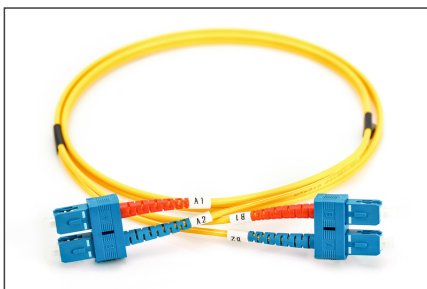

DIGITUS Fiber Optic Singlemode Patch Cord, SC / SC

DK-2922-10
EAN 4016032248781

FO patch cord, duplex, SC to SC SM OS2 09/125 μ, 10 m
 FO patch cord, duplex, SC to SC, SM OS2 09/125 μ, 10 m
Future-oriented standards and high-end quality for your network.

- Duplex cable
- LSOH
- Connector with ceramic ferrule
- Cable diameter 2 mm
- Single packed with test-report
- Assortment: Fiber Optic Patch Cables
- Boot: single-color

- Cable diameter: 2 mm
- Cable type: I-VH 2E9/125μ
- Color cable: yellow
- Connector 1: SC
- Connector 2: SC
- Fiber class: OS2
- Fiber diameter: 9/125μ
- Mode: Singlemode
- Packaging: DIGITUS Polybag
- Length: 10 m

More images:

Part No.	DK-2922-10			
Length	10 m			
Cable Type	Duplex SM 9/125		OS2 LSZH	
	END A		END B	
Connector Type	SC		SC	
Insertion Loss (dB)	0.11	0.15	0.15	0.19
	Return Loss (dB)	53.7	50.9	52.8
Q.C.	PASS			