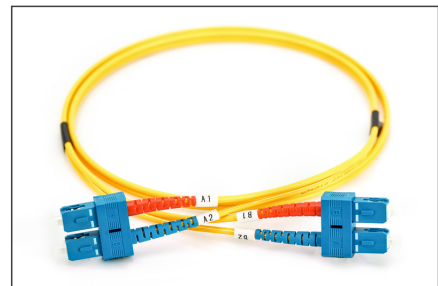

DIGITUS Fiber Optic Singlemode Patch Cord, SC / SC

DK-2922-02
EAN 4016032248743

FO patch cord, duplex, SC to SC SM OS2 09/125 μ, 2 m
FO patch cord, duplex, SC to SC, SM OS2 09/125 μ, 2 m
Future-oriented standards and high-end quality for your network.

- Duplex cable
- LSOH
- Cable Type: G657.A2
- Connector with ceramic ferrule
- Cable diameter 2 mm
- Single packed with test-report

Attributes

- Assortment: Fiber Optic Patch Cables
- Boot: single-color
- Cable diameter: 2 mm
- Cable type: I-VH 2E9/125μ
- Color cable: yellow
- Connector 1: SC
- Connector 2: SC
- Fiber class: OS2
- Fiber diameter: 9/125μ
- Mode: Singlemode
- Packaging: DIGITUS Polybag
- Length: 2 m

More images:

Part No.	DK-2922-02			
Lenght	2 m			
Cable Type	Duplex SM 9/125		OS2 LSZH	
	END A		END B	
Connector Type	SC		SC	
Insertion Loss (dB)	0.11	0.15	0.15	0.19
Return Loss (dB)	53.7	50.9	52.8	51.4
Q.C.	PASS			