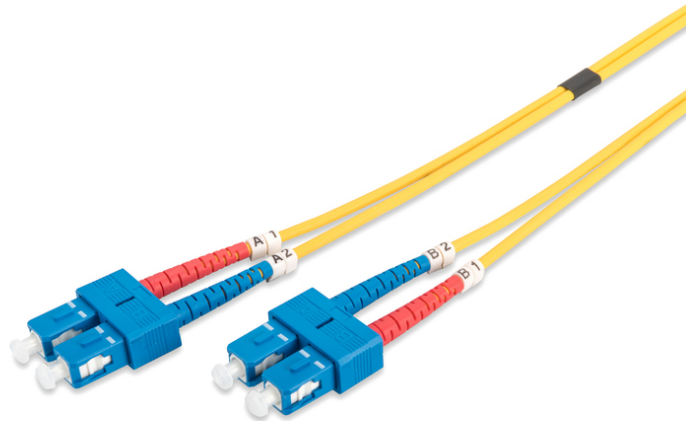

DIGITUS Fiber Optic Singlemode Patch Cord, SC / SC

DK-2922-02
EAN 4016032248743

FO patch cord, duplex, SC to SC SM OS2 09/125 μ, 2 m
FO patch cord, duplex, SC to SC, SM OS2 09/125 μ, 2 m
Future-oriented standards and high-end quality for your network.

- Duplex cable
- LSOH
- Cable Type: G657.A2
- Connector with ceramic ferrule
- Cable diameter 2 mm
- Single packed with test-report

Attributes

- Assortment: Fiber Optic Patch Cables
- Boot: single-color
- Cable diameter: 2 mm
- Cable type: I-VH 2E9/125μ
- Color cable: yellow
- Connector 1: SC
- Connector 2: SC
- Fiber class: OS2
- Fiber diameter: 9/125μ
- Mode: Singlemode
- Packaging: DIGITUS Polybag
- Length: 2 m

More images:

Part No.	DK-2922-02			
Lenght	2 m			
Cable Type	Duplex SM 9/125		OS2 LSZH	
	END A		END B	
Connector Type	SC		SC	
Insertion Loss (dB)	0.11	0.15	0.15	0.19
Return Loss (dB)	53.7	50.9	52.8	51.4
Q.C.	PASS			