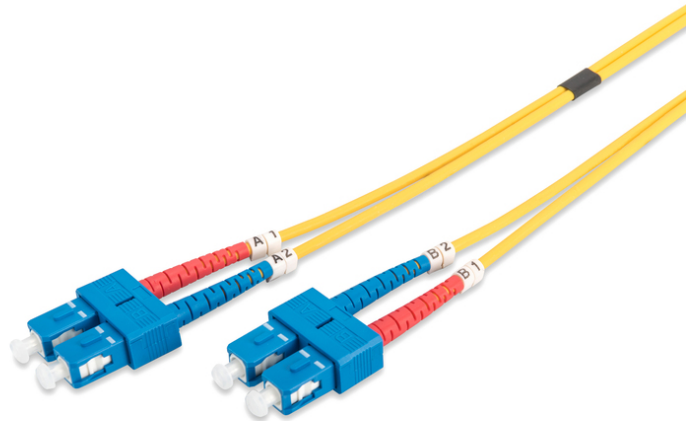

# DIGITUS Fiber Optic Singlemode Patch Cord, SC / SC

DK-2922-02  
 EAN 4016032248743

**FO patch cord, duplex, SC to SC SM OS2 09/125 μ, 2 m**

FO patch cord, duplex, SC to SC, SM OS2 09/125 μ, 2 m

**Future-oriented standards and high-end quality for your network.**

- Duplex cable
- LSOH
- Connector with ceramic ferrule
- Cable diameter 2 mm
- Single packed with test-report
- Assortment: Fiber Optic Patch Cables
- Boot: single-color

- Cable diameter: 2 mm
- Cable type: I-VH 2E9/125μ
- Color cable: yellow
- Connector 1: SC
- Connector 2: SC
- Fiber class: OS2
- Fiber diameter: 9/125μ
- Mode: Singlemode
- Packaging: DIGITUS Polybag
- Length: 2 m

**More images:**

Part No.	DK-2922-02			
Lenght	2 m			
Cable Type	Duplex SM 9/125		OS2 LSZH	
	END A		END B	
Connector Type	SC		SC	
Insertion Loss (dB)	0.11	0.15	0.15	0.19
Return Loss (dB)	53.7	50.9	52.8	51.4
Q.C.	PASS			