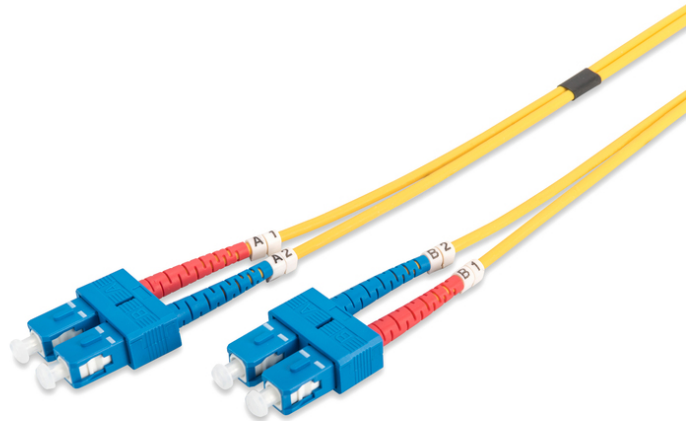

# DIGITUS Fiber Optic Singlemode Patch Cord, SC / SC

DK-2922-02  
 EAN 4016032248743

**FO patch cord, duplex, SC to SC SM OS2 09/125 μ, 2 m**

FO patch cord, duplex, SC to SC, SM OS2 09/125 μ, 2 m

**Future-oriented standards and high-end quality for your network.**

- Duplex cable
- LSOH
- Connector with ceramic ferrule
- Cable diameter 2 mm
- Single packed with test-report
- Assortment: Fiber Optic Patch Cables
- Boot: single-color

- Cable diameter: 2 mm
- Cable type: I-VH 2E9/125μ
- Color cable: yellow
- Connector 1: SC
- Connector 2: SC
- Fiber class: OS2
- Fiber diameter: 9/125μ
- Mode: Singlemode
- Packaging: DIGITUS Polybag
- Length: 2 m

**More images:**

Part No.	DK-2922-02			
Lenght	2 m			
Cable Type	Duplex SM 9/125		OS2 LSZH	
	END A		END B	
Connector Type	SC		SC	
	SC		SC	
Insertion Loss (dB)	0.11	0.15	0.15	0.19
Return Loss (dB)	53.7	50.9	52.8	51.4
Q.C.	PASS			