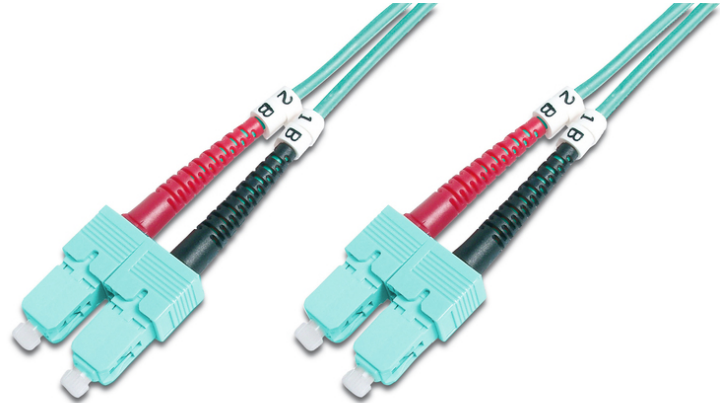

# DIGITUS Fiber Optic Multimode Patch Cord, OM 3, SC / SC

DK-2522-10/3  
EAN 4016032248729

**FO patch cord, duplex, SC to SC MM OM3 50/125 μ, 10 m**

FO patch cord, duplex, SC to SC,MM OM3 50/125 μ, 10 m

**Future-oriented standards and high-end quality for your network.**

- Duplex cable
- LSOH
- Connector with ceramic ferrule
- Cable diameter 2 mm
- Single packed with test-report
- Assortment: Fiber Optic Patch Cables
- Boot: two-color

- Cable diameter: 2 mm
- Cable type: I-VH 2G50/125μ
- Color cable: aqua
- Connector 1: SC
- Connector 2: SC
- Fiber class: OM3
- Fiber diameter: 50/125μ
- Mode: Multimode
- Packaging: DIGITUS Polybag
- Length: 10 m

**More images:**

Part No.	DK-2522-10/3			
Lenght	10 m			
Cable Type	Duplex MM 50/125		OM3 LSZH	
	END A		END B	
Connector Type	SC		SC	
Insertion Loss (dB)	0.25	0.25	0.12	0.18
Return Loss (dB)	31.5	30.2	32.7	34.7
Q.C.	PASS			