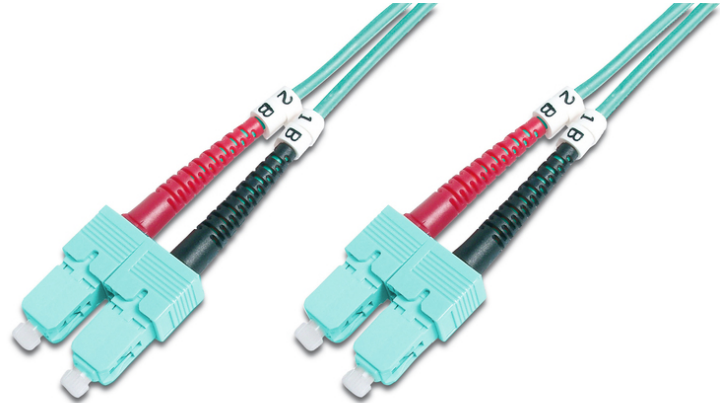

DIGITUS Fiber Optic Multimode Patch Cord, OM 3, SC / SC

DK-2522-02/3
EAN 4016032248545

FO patch cord, duplex, SC to SC MM OM3 50/125 μ, 2 m

FO patch cord, duplex, SC to SC,MM OM3 50/125 μ, 2 m

Future-oriented standards and high-end quality for your network.

- Duplex cable
- LSOH
- Connector with ceramic ferrule
- Cable diameter 2 mm
- Single packed with test-report
- Assortment: Fiber Optic Patch Cables
- Boot: two-color

- Cable diameter: 2 mm
- Cable type: I-VH 2G50/125μ
- Color cable: aqua
- Connector 1: SC
- Connector 2: SC
- Fiber class: OM3
- Fiber diameter: 50/125μ
- Mode: Multimode
- Packaging: DIGITUS Polybag
- Length: 2 m

More images:

Part No.	DK-2522-02/3			
Lenght	2 m			
Cable Type	Duplex MM 50/125		OM3 LSZH	
	END A		END B	
Connector Type	SC		SC	
Insertion Loss (dB)	0.25	0.25	0.12	0.18
Return Loss (dB)	31.5	30.2	32.7	34.7
Q.C.	PASS			