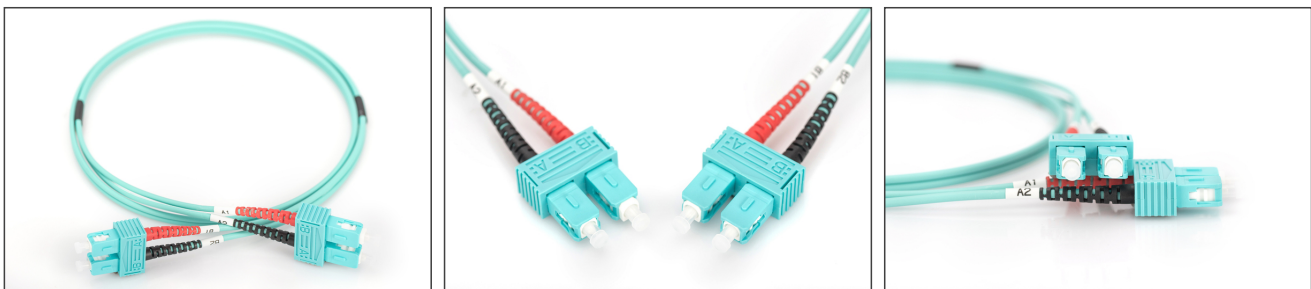

DIGITUS Fiber Optic Multimode Patch Cord, OM 3, SC / SC

DK-2522-02/3
EAN 4016032248545

FO patch cord, duplex, SC to SC MM OM3 50/125 μ , 2 m

FO patch cord, duplex, SC to SC,MM OM3 50/125 μ , 2 m

Future-oriented standards and high-end quality for your network.

- Duplex cable
- LSOH
- Connector with ceramic ferrule
- Cable diameter 2 mm
- Single packed with test-report

Attributes

- Assortment: Fiber Optic Patch Cables

- Boot: two-color
- Cable diameter: 2 mm
- Cable type: I-VH 2G50/125 μ
- Color cable: aqua
- Connector 1: SC
- Connector 2: SC
- Fiber class: OM3
- Fiber diameter: 50/125 μ
- Mode: Multimode
- Packaging: DIGITUS Polybag
- Length: 2 m

More images:

Part No.	DK-2522-02/3			
Lenght	2 m			
Cable Type	Duplex MM 50/125		OM3 LSZH	
	END A		END B	
Connector Type	SC		SC	
Insertion Loss (dB)	0.25	0.25	0.12	0.18
Return Loss (dB)	31.5	30.2	32.7	34.7
Q.C.	PASS			