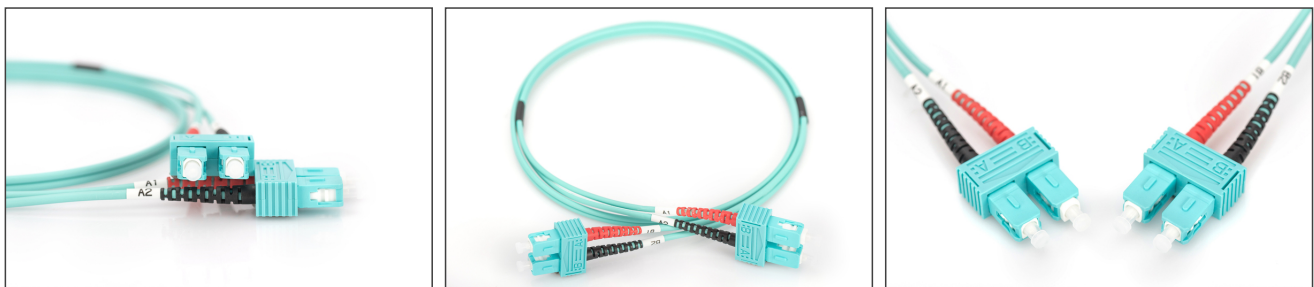

DIGITUS Fiber Optic Multimode Patch Cord, OM 3, SC / SC

DK-2522-02/3
EAN 4016032248545

FO patch cord, duplex, SC to SC MM OM3 50/125 μ, 2 m

FO patch cord, duplex, SC to SC,MM OM3 50/125 μ, 2 m

Future-oriented standards and high-end quality for your network.

- Duplex cable
- LSOH
- Connector with ceramic ferrule
- Cable diameter 2 mm
- Single packed with test-report
- Assortment: Fiber Optic Patch Cables
- Boot: two-color

- Cable diameter: 2 mm
- Cable type: I-VH 2G50/125μ
- Color cable: aqua
- Connector 1: SC
- Connector 2: SC
- Fiber class: OM3
- Fiber diameter: 50/125μ
- Mode: Multimode
- Packaging: DIGITUS Polybag
- Length: 2 m

More images:

Part No.	DK-2522-02/3			
Lenght	2 m			
Cable Type	Duplex MM 50/125		OM3 LSZH	
	END A		END B	
Connector Type	SC		SC	
Insertion Loss (dB)	0.25	0.25	0.12	0.18
Return Loss (dB)	31.5	30.2	32.7	34.7
Q.C.	PASS			