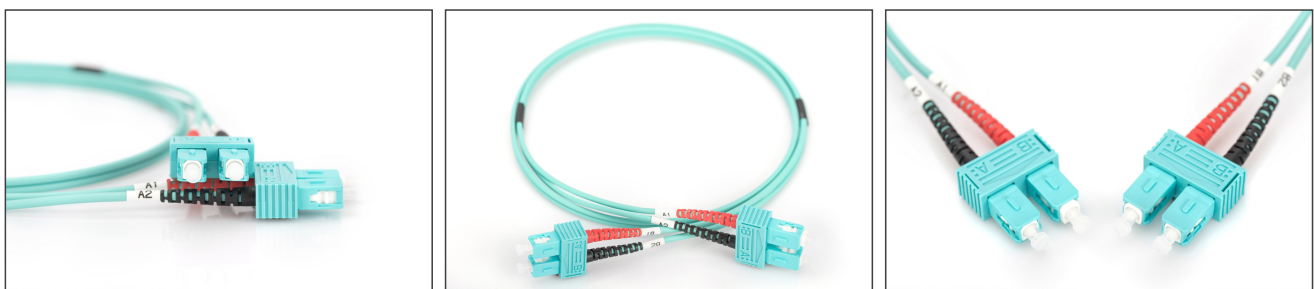

# DIGITUS Fiber Optic Multimode Patch Cord, OM 3, SC / SC

DK-2522-01/3  
 EAN 4016032248538

**FO patch cord, duplex, SC to SC MM OM3 50/125 μ, 1 m**

FO patch cord, duplex, SC to SC,MM OM3 50/125 μ, 1 m

**Future-oriented standards and high-end quality for your network.**

- Duplex cable
- LSOH
- Connector with ceramic ferrule
- Cable diameter 2 mm
- Single packed with test-report
- Assortment: Fiber Optic Patch Cables
- Boot: two-color

- Cable diameter: 2 mm
- Cable type: I-VH 2G50/125μ
- Color cable: aqua
- Connector 1: SC
- Connector 2: SC
- Fiber class: OM3
- Fiber diameter: 50/125μ
- Mode: Multimode
- Packaging: DIGITUS Polybag
- Length: 1 m

**More images:**

Part No.	DK-2522-01/3			
Lenght	1 m			
Cable Type	Duplex MM 50/125		OM3 LSZH	
	END A		END B	
Connector Type	SC		SC	
Insertion Loss (dB)	0.25	0.25	0.12	0.18
Return Loss (dB)	31.5	30.2	32.7	34.7
Q.C.	PASS			