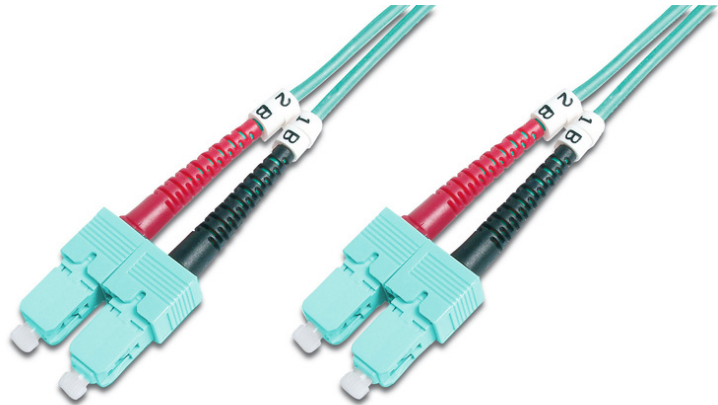

# DIGITUS Fiber Optic Multimode Patch Cord, OM 3, SC / SC

DK-2522-01/3  
 EAN 4016032248538

**FO patch cord, duplex, SC to SC MM OM3 50/125 μ, 1 m**

FO patch cord, duplex, SC to SC,MM OM3 50/125 μ, 1 m

**Future-oriented standards and high-end quality for your network.**

- Duplex cable
- LSOH
- Connector with ceramic ferrule
- Cable diameter 2 mm
- Single packed with test-report
- Assortment: Fiber Optic Patch Cables
- Boot: two-color

- Cable diameter: 2 mm
- Cable type: I-VH 2G50/125μ
- Color cable: aqua
- Connector 1: SC
- Connector 2: SC
- Fiber class: OM3
- Fiber diameter: 50/125μ
- Mode: Multimode
- Packaging: DIGITUS Polybag
- Length: 1 m

**More images:**

Part No.	DK-2522-01/3			
Lenght	1 m			
Cable Type	Duplex MM 50/125		OM3 LSZH	
	END A		END B	
Connector Type	SC		SC	
Insertion Loss (dB)	0.25	0.25	0.12	0.18
Return Loss (dB)	31.5	30.2	32.7	34.7
Q.C.	PASS			