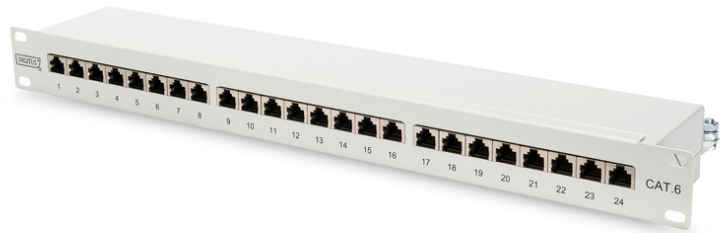

DIGITUS CAT 6, Class E Patch Panel

DN-91624S
EAN 4016032241614

CAT 6 patch panel, shielded, 24-port RJ45, 8P8C, LSA, 1U, rack mount, grey, 482x44x109 mm

The shielded CAT 6 Patch Panel from DIGITUS® is available as 16- or 24-port version. It is manufactured acc. to Link Performance Class E, for up to 250 MHz, EN 50173 and ISO/IEC 11801 and complies with the 802.3at PoE+ and the 802.3af PoE standard. The housing is made of 1.5 mm galvanized cold-rolled steel and is therefore perfectly suitable for 19" rack mounting.

Future-oriented standards and high-end quality for your network.

- Transmission properties: Category 6
- Area of application: Up to 250 MHz, 1GBase-T
- Norms: ISO/IEC 11801 3rd Ed., EN 50173-1, EIA/TIA 568-C
- General properties:
- Suitable for 483 mm (19") cabinet mounting
- RJ45 female, 8P8C
- Cable installation via LSA strips, color coded according to EIA/TIA 568 A & B
- Cable fixing with smart cable ties
- Central ground connection
- 360° shield coverage
- Mechanical properties:
- Housing material: 1.5 mm galvanic cold rolled steel, acc. to EN1.4301, UNS S30400, AISI 304 and LMSAD110