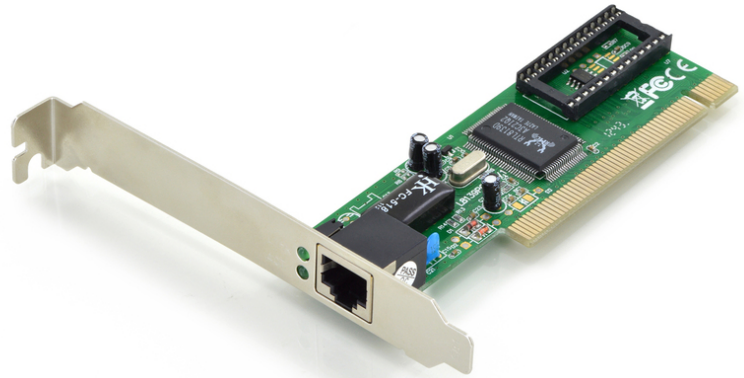

DIGITUS Fast Ethernet PCI network card

DN-1001J
 EAN 4016032228677

Fast Ethernet PCI Card 32-bit, RTL8139D chipset

Fast Ethernet PCI Card, 32-bit, RTL8139D chipset

Turns your Desktop PC into a high-bandwidth workstation or a power server running at full-duplex speed

- Realtek chipset
- IEEE 802.3 and IEEE 802.3u compatible
- Supports 20/200 Mbps full duplex

- PCI Local Bus Rev.2.1 and 2.2 compatible
- Suitable for all typical network environments
- Supports Windows 10, 8, 7, Vista and XP