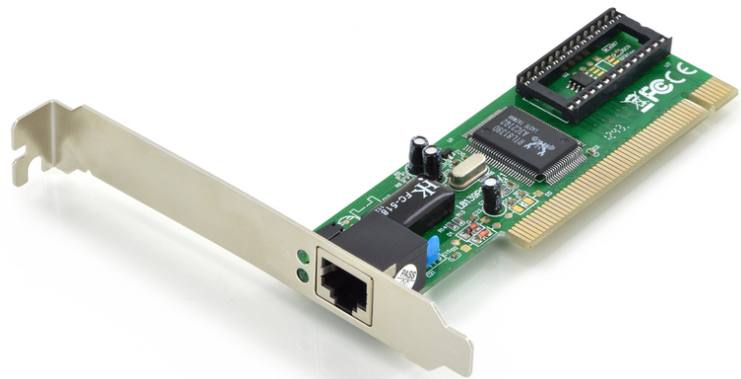

# DIGITUS Fast Ethernet PCI network card

**DN-1001J**  
**EAN 4016032228677**

**Fast Ethernet PCI Card 32-bit, RTL8139D chipset**

Fast Ethernet PCI Card,32-bit, RTL8139D chipset

**Turns your Desktop PC into a high-bandwidth workstation or a power server running at full-duplex speed**

- Realtek chipset
- IEEE 802.3 and IEEE 802.3u compatible
- Supports 20/200 Mbps full duplex

- PCI Local Bus Rev.2.1 and 2.2 compatible
- Suitable for all typical network environments
- Supports Windows 10, 8, 7, Vista and XP