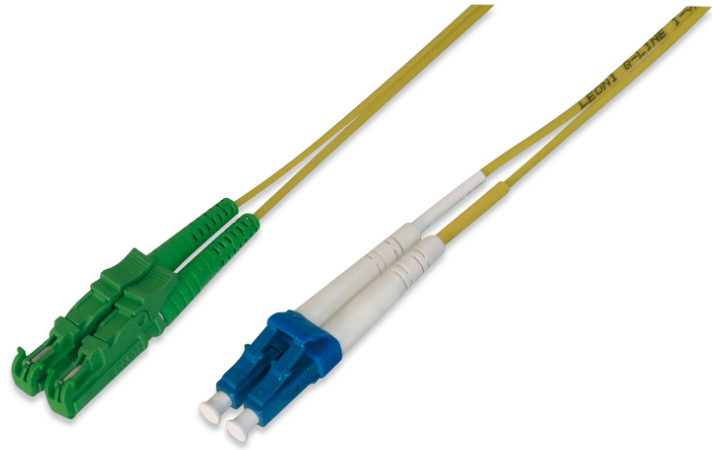

DIGITUS Fiber Optic Patch Cord, E2000 (8° APC) to LC (UPC), Singlemode

AL-9E2000LC-05I
EAN 4016032204794

FO patch cord, duplex, E2000 (APC) to LC (UPC) R+M, SM OS2 09/125 μ, 5 m

DIGITUS® Professional offers a wide range of high quality fiber optic patch cables. Practically every request and every requirement is covered by the broad range of cable types. The product range includes OM1, OM2, OM3 and OS2 versions. DIGITUS® fiber optic installation cables guarantee the best performance and fail-safety. All cables are single packed a polybag with test report.

Cost reduction by verifiable quality and high performance.

- Duplex cable
- LSOH
- Connector with ceramic ferrule

- Single packed with test-report
- Single packed with test-report
- Assortment: Fiber Optic Patch Cables
- Boot: single-color
- Cable type: I-VH 2E9/125μ
- Color cable: yellow
- Connector 1: E2000 (APC)
- Connector 2: LC
- Fiber class: OS2
- Fiber diameter: 9/125μ
- Mode: Singlemode
- Packaging: Polybag
- Length: 5 m