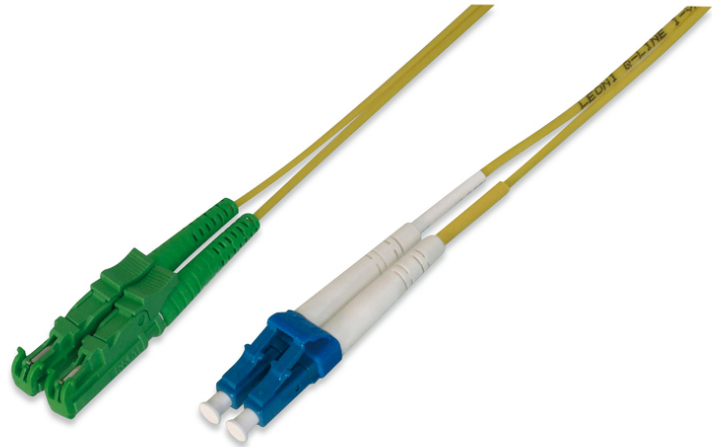

DIGITUS Fiber Optic Patch Cord, E2000 (8° APC) to LC (UPC), Singlemode

AL-9E2000LC-02I
EAN 4016032204770

FO patch cord, duplex, E2000 (APC) to LC (UPC) R+M, SM OS2 09/125 μ, 2 m

DIGITUS® Professional offers a wide range of high quality fiber optic patch cables. Practically every request and every requirement is covered by the broad range of cable types. The product range includes OM1, OM2, OM3 and OS2 versions. DIGITUS® fiber optic installation cables guarantee the best performance and fail-safety. All cables are single packed a polybag with test report.

Cost reduction by verifiable quality and high performance.

- Duplex cable
- LSOH
- Connector with ceramic ferrule

- Single packed with test-report
- Single packed with test-report
- Assortment: Fiber Optic Patch Cables
- Boot: single-color
- Cable type: I-VH 2E9/125μ
- Color cable: yellow
- Connector 1: E2000 (APC)
- Connector 2: LC
- Fiber class: OS2
- Fiber diameter: 9/125μ
- Mode: Singlemode
- Packaging: Polybag
- Length: 2 m