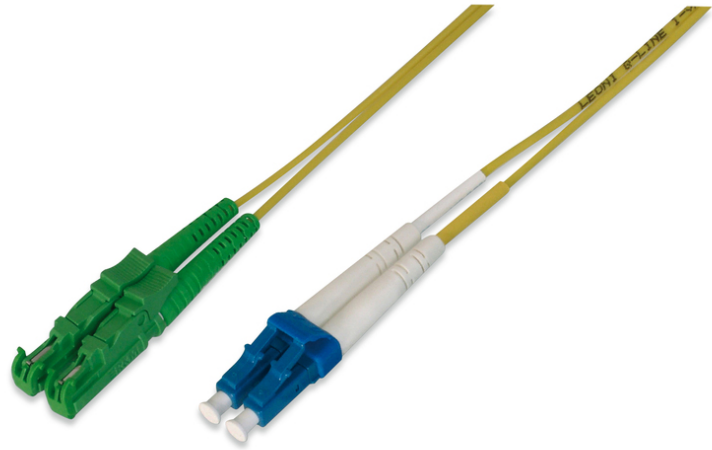

DIGITUS Fiber Optic Patch Cord, E2000 (8° APC) to LC (UPC), Singlemode

AL-9E2000LC-011
EAN 4016032204763

FO patch cord, duplex, E2000 (APC) to LC (UPC) R+M, SM OS2 09/125 μ, 1 m

DIGITUS® Professional offers a wide range of high quality fiber optic patch cables. Practically every request and every requirement is covered by the broad range of cable types. The product range includes OM1, OM2, OM3 and OS2 versions. DIGITUS® fiber optic installation cables guarantee the best performance and fail-safety. All cables are single packed a polybag with test report.

Cost reduction by verifiable quality and high performance.

- Duplex cable
- LSOH
- Connector with ceramic ferrule

- Single packed with test-report
- Single packed with test-report
- Assortment: Fiber Optic Patch Cables
- Boot: single-color
- Cable type: I-VH 2E9/125μ
- Color cable: yellow
- Connector 1: E2000 (APC)
- Connector 2: LC
- Fiber class: OS2
- Fiber diameter: 9/125μ
- Mode: Singlemode
- Packaging: Polybag
- Length: 1 m