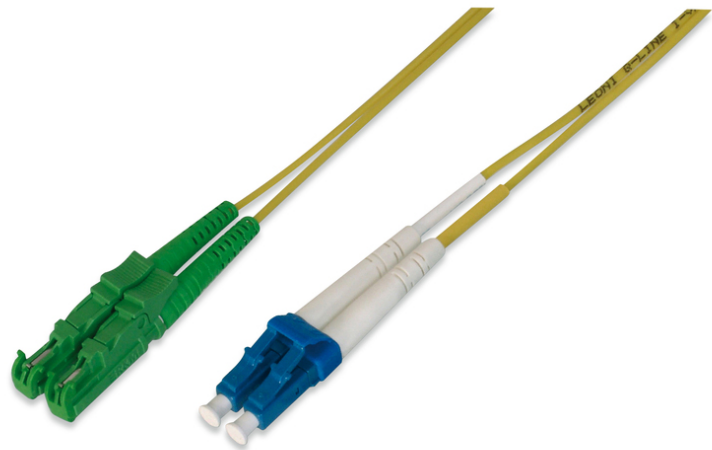

DIGITUS Fiber Optic Patch Cord, E2000 (8° APC) to LC (UPC), Singlemode

AL-9E2000LC-011
 EAN 4016032204763

FO patch cord, duplex, E2000 (APC) to LC (UPC) R+M, SM OS2 09/125 μ, 1 m

DIGITUS® Professional offers a wide range of high quality fiber optic patch cables. Practically every request and every requirement is covered by the broad range of cable types. The product range includes OM1, OM2, OM3 and OS2 versions. DIGITUS® fiber optic installation cables guarantee the best performance and fail-safety. All cables are single packed a polybag with test report.

Cost reduction by verifiable quality and high performance.

- Duplex cable
- LSOH
- Connector with ceramic ferrule

- Single packed with test-report
- Single packed with test-report
- Assortment: Fiber Optic Patch Cables
- Boot: single-color
- Cable type: I-VH 2E9/125μ
- Color cable: yellow
- Connector 1: E2000 (APC)
- Connector 2: LC
- Fiber class: OS2
- Fiber diameter: 9/125μ
- Mode: Singlemode
- Packaging: Polybag
- Length: 1 m