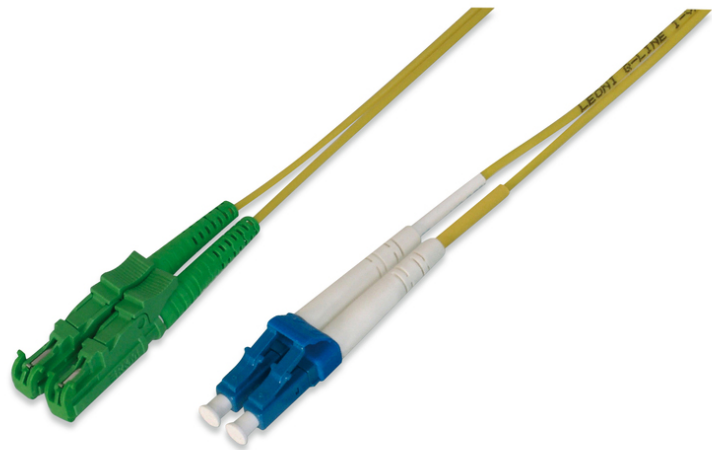

# DIGITUS Fiber Optic Patch Cord, E2000 (8° APC) to LC (UPC), Singlemode

AL-9E2000LC-011  
EAN 4016032204763

**FO patch cord, duplex, E2000 (APC) to LC (UPC) R+M, SM OS2 09/125 μ, 1 m**

DIGITUS® Professional offers a wide range of high quality fiber optic patch cables. Practically every request and every requirement is covered by the broad range of cable types. The product range includes OM1, OM2, OM3 and OS2 versions. DIGITUS® fiber optic installation cables guarantee the best performance and fail-safety. All cables are single packed a polybag with test report.

**Cost reduction by verifiable quality and high performance.**

- Duplex cable
- LSOH
- Connector with ceramic ferrule
- Single packed with test-report

- Single packed with test-report

**Attributes**

- Assortment: Fiber Optic Patch Cables
- Boot: single-color
- Cable type: I-VH 2E9/125μ
- Color cable: yellow
- Connector 1: E2000 (APC)
- Connector 2: LC
- Fiber class: OS2
- Fiber diameter: 9/125μ
- Mode: Singlemode
- Packaging: Polybag
- Length: 1 m