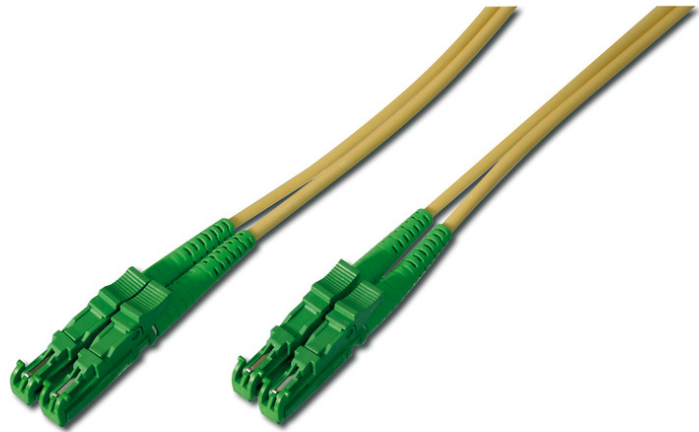

DIGITUS Fiber Optic Patch Cord, E2000 (8° APC) to E2000 (8° APC), Singlemode

AL-9E2000-021
EAN 4016032204732

FO patch cord, duplex, E2000 (APC) to E2000 (APC) R+M, SM OS2 09/125 μ, 2 m

Assmann offers a wide range of high quality fiber optic patch cables. Practically every request and every requirement is covered by the broad range of cable types. The product range includes OM1, OM2, OM3 and OS2 versions. Fiber optic installation cables guarantee the best performance and fail-safety. All cables are single packed a polybag with test report.

Cost reduction by verifiable quality and high performance.

- Duplex cable
- LSOH
- Connector with ceramic ferrule

- Single packed with test-report
- Single packed with test-report
- Boot: single-color
- Cable type: I-VH 2E9/125μ
- Color cable: yellow
- Connector 1: E2000 (APC)
- Connector 2: E2000 (APC)
- Fiber class: OS2
- Fiber diameter: 9/125μ
- Mode: Singlemode
- Packaging: Polybag
- Length: 2 m