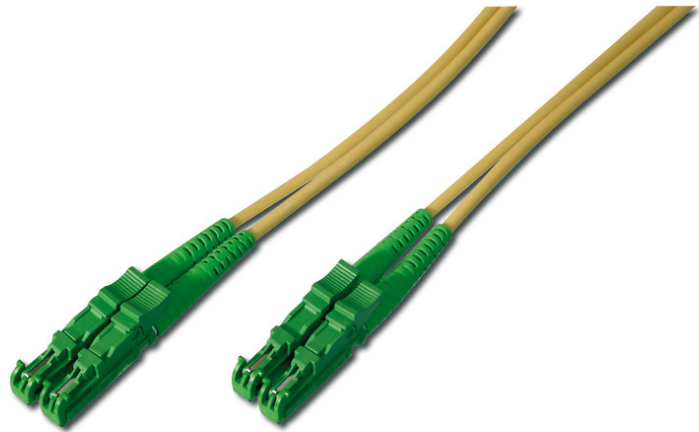

DIGITUS Fiber Optic Patch Cord, E2000 (8° APC) to E2000 (8° APC), Singlemode

AL-9E2000-011
EAN 4016032204725

FO patch cord, duplex, E2000 (APC) to E2000 (APC) R+M, SM OS2 09/125 μ, 1 m

Assmann Professional offers a wide range of high quality fiber optic patch cables. Practically every request and every requirement is covered by the broad range of cable types. The product range includes OM1, OM2, OM3 and OS2 versions. Assmann fiber optic installation cables guarantee the best performance and fail-safety. All cables are single packed a polybag with test report.

Cost reduction by verifiable quality and high performance.

- Duplex cable
- LSOH
- Connector with ceramic ferrule

- Single packed with test-report
- Single packed with test-report
- Assortment: Fiber Optic Patch Cables
- Boot: single-color
- Cable type: I-VH 2E9/125μ
- Color cable: yellow
- Connector 1: E2000 (APC)
- Connector 2: E2000 (APC)
- Fiber class: OS2
- Fiber diameter: 9/125μ
- Mode: Singlemode
- Packaging: Polybag
- Length: 1 m