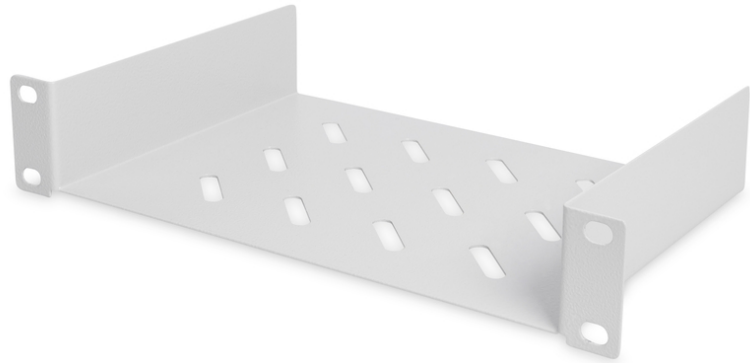

DIGITUS 254 mm (10") 1U Shelf

DN-10 TRAY-1
 EAN 4016032139836

254 mm (10") 1U fixed shelf 44x254x150 mm, color grey (RAL 7035)

The 10" fixed shelves from DIGITUS® consist of a stable, perforated sheet steel and are easy to mount on the front of 10" profile rails. Delivery comes with complete mounting material and is therefore ready for use immediately. Use the DIGITUS® 10" Fixed Shelf to store components which are not directly mounted inside of your 10" housing.

- Perforated sheet steel
- Complete with fixing material
- Width x depth storage area on the inside: 210 x 147 mm

- Width x depth of entire shelf on the outside: 254 x 149 mm
- 2-point fixing (front 10" profile rails)
- Color: light grey, RAL 7035
- Load capacity: 25 kg
- Mounting type: Fixed mounting
- Units: 1
- Inch form factor (IEC 60297): 254 mm (10")
- Suitable cabinet depth: all