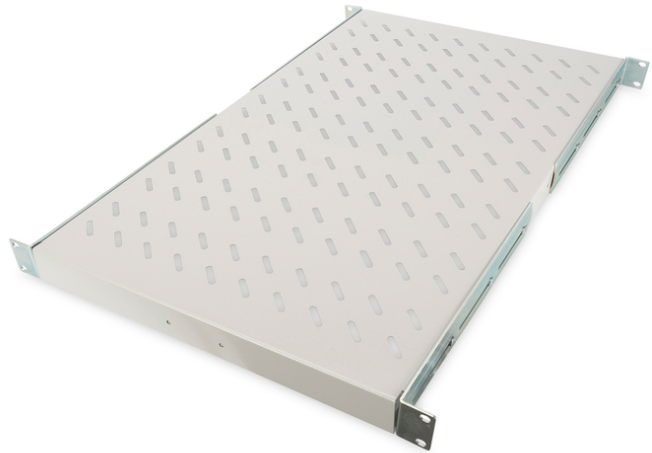

DIGITUS Shelf for Fixed Installation in 483 mm (19") Cabinets

DN-19 TRAY-1-1000
EAN 4016032135487

1U fixed shelf for racks from 1000 mm depth 44x483x737 mm, up to 100 kg, grey (RAL 7035)

The shelves for fixed mounting can be installed easy on the two front 483 mm (19") profile rails of your 483 mm (19") network- or server cabinet. Due to their stable, perforated steel sheet with a high load capacity, they are the optimal surface for components which are not 483 mm (19") suitable.

- Fixed installation
- sturdy, perforated steel sheet
- incl. fixing material
- 4-point fixing (front- and rear 19" profile rails)

Attributes

- Color: light grey, RAL 7035
- Load capacity: 100 kg
- Mounting type: Fixed mounting
- Units: 1
- Inch form factor (IEC 60297): 482.6 mm (19")
- Suitable cabinet depth: ≥ 1000 mm