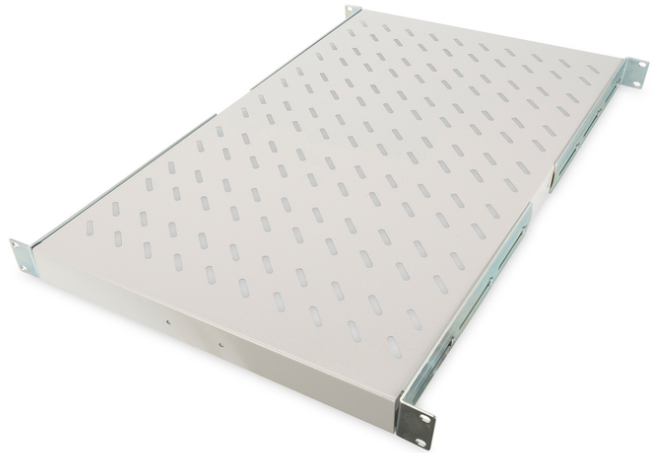

DIGITUS Shelf for Fixed Installation in 483 mm (19") Cabinets

DN-19 TRAY-1-1000
EAN 4016032135487

1U fixed shelf for racks from 1000 mm depth 44x483x737 mm, up to 100 kg, grey (RAL 7035)

The shelves for fixed mounting can be installed easy on the two front 483 mm (19") profile rails of your 483 mm (19") network- or server cabinet. Due to their stable, perforated steel sheet with a high load capacity, they are the optimal surface for components which are not 483 mm (19") suitable.

- Fixed installation
- sturdy, perforated steel sheet
- incl. fixing material

- 4-point fixing (front- and rear 19" profile rails)
- Color: light grey, RAL 7035
- Load capacity: 100 kg
- Mounting type: Fixed mounting
- Units: 1
- Inch form factor (IEC 60297): 482.6 mm (19")
- Suitable cabinet depth: ≥ 1000 mm