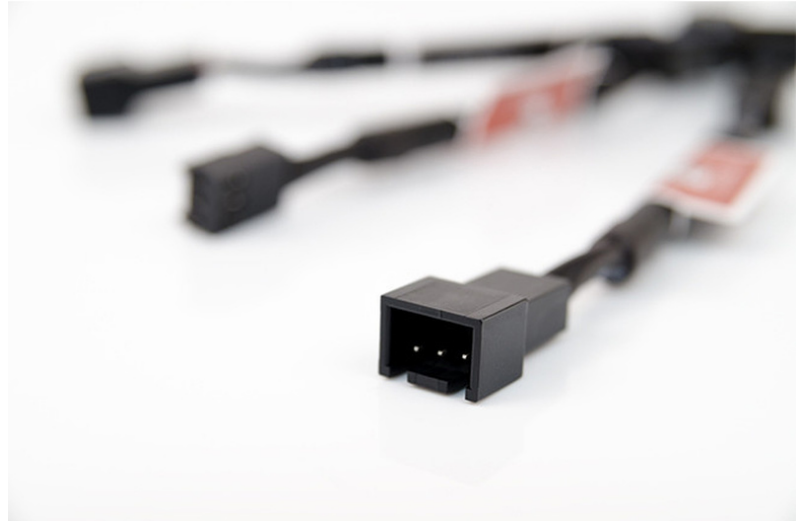

NOCTUA Noctua NA-SRC10

NOC-NA-SRC10
EAN 4716123315148

The NA-SRC10 is a fan accessory set consisting of three fully sleeved NA-RC10 Low Noise Adaptors (LNA) for Noctua 3-pin fans. Connected between the fan and the power source, the adaptors reduce the running speed and noise emission of the fans. The NA-SRC10 is ideal for slowing down Noctua's redux edition fans.

- Connector: 3-Pin

Logistics						
	Number (pcs)	Weight (kg)	Depth (cm)	Width (cm)	Height (cm)	cm ³
Packaging Unit Carton	40	0.00	0.00	0.00	0.00	0.00
Packaging Unit Inside	0	0.00	0.00	0.00	0.00	0.00
Packaging Unit Single	1	0.05	0.00	0.00	0.00	0.00
Net single without Packaging	0	0.05	0.00	0.00	0.00	0.00