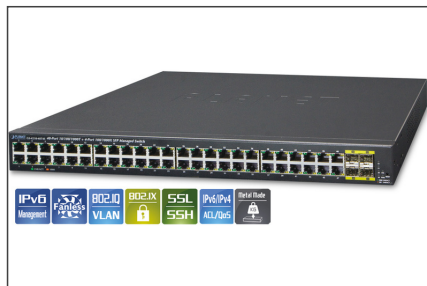

More images: