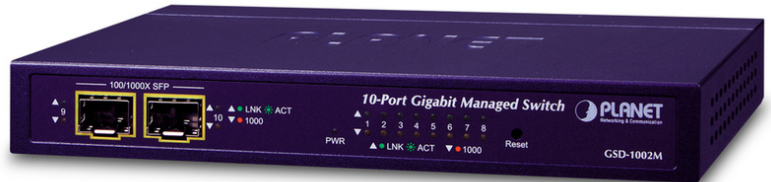

# Planet 8-Port 10/100/1000Mbps + 2-Port 100/1000X SFP Managed Desktop Switch

PL-GSD-1002M  
EAN 4711605280082

## Planet Gigabit Switch, 8 x Gigabit RJ45, 2 x SFP, IPv4/IPv6, Web Management

With IGMP Snooping (v2 and v3), ideal for IPTV and with optional FO modules also for FTTD (Fiber To The Desk). 10 Port Desktop Ethernet Switch with 8 x 10/100/1000 RJ45 and 2 x SFP slots 100/1000 (for MFB and MGB modules). Management features such as VLAN, Spanning Tree, Link Aggregation, QoS, IPv6, Multicast, and much more. Fanless and low power consumption. External 12V power supply (included), consumption max. 10.9 watts. This switch can also be powered via PoE 802.3af (instead of the power supply). Metal housing, Dimensions

191 x 86 x 26 mm, weight 396g. IGMP snooping is disabled by default and can be enabled manually if required in the Web management.