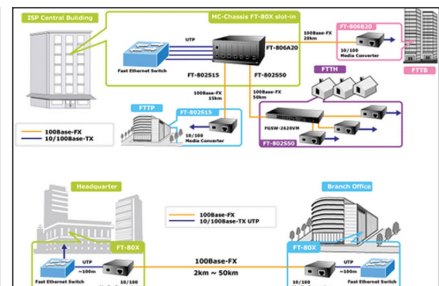

More images: