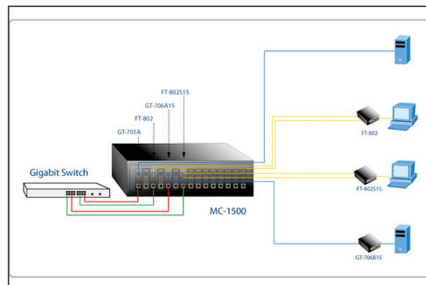

More images:

EU responsible person

EU based economic operator ensuring the product complies with the required regulations.

ASSMANN Electronic GmbH
Gewerbepark 8
Kalsdorf bei Graz, Austria
<https://www.assmann24h.at>
office@assmann24h.at