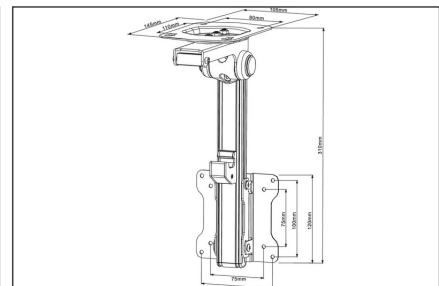

More images:

EU responsible person

EU based economic operator ensuring the product complies with the required regulations.

Bachmann GmbH
Ernstthalenstr. 33
Stuttgart, Germany
<https://www.bachmann.com/de/>
info@bachmann.com