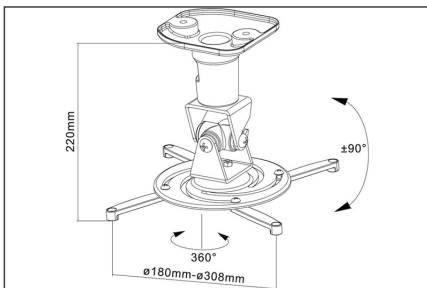

More images:

EU responsible person

EU based economic operator ensuring the product complies with the required regulations.

Bachmann GmbH
Ernstthalenstr. 33
Stuttgart, Germany
<https://www.bachmann.com/de/>
info@bachmann.com