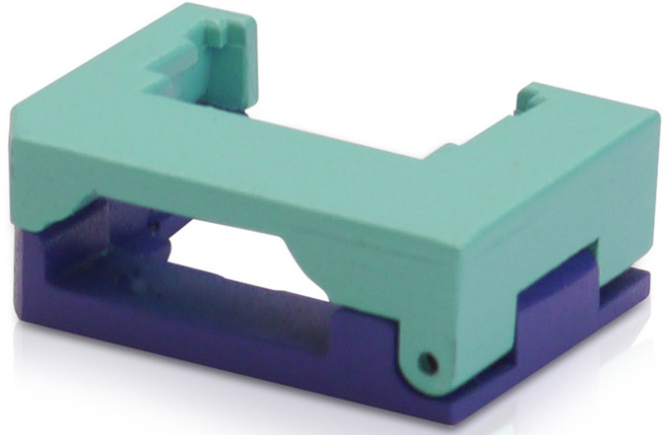

PURELINK Purelink - PureID Serie compression guide

ID-CG-PRO-1
EAN 4260134118477

- compression guide ID-CON-PRO-1

Logistics						
	Number (pcs)	Weight (kg)	Depth (cm)	Width (cm)	Height (cm)	cm ³
Packaging Unit Carton	500	0.00	0.00	0.00	0.00	0.00
Packaging Unit Inside	0	0.00	0.00	0.00	0.00	0.00
Packaging Unit Single	1	0.01	0.00	0.00	0.00	0.00
Net single without Packaging	0	0.01	0.00	0.00	0.00	0.00