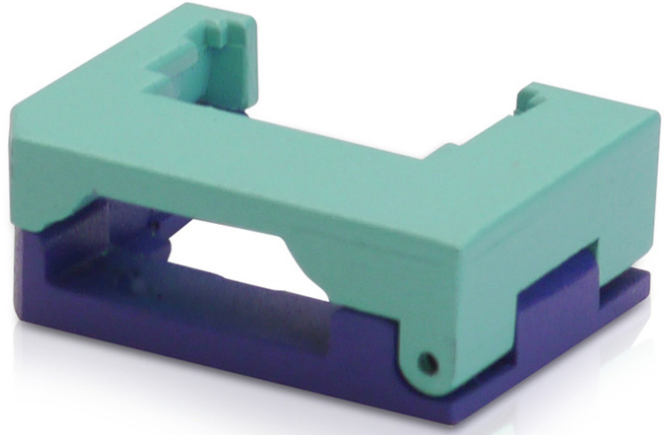

PURELINK Purelink - PureID Serie compression guide

ID-CG-PRO-1
EAN 4260134118477

- compression guide ID-CON-PRO-1

Logistics						
	Number (pcs)	Weight (kg)	Depth (cm)	Width (cm)	Height (cm)	cm ³
Packaging Unit Carton	0	0.00	0.00	0.00	0.00	0.00
Packaging Unit Inside	0	0.00	0.00	0.00	0.00	0.00
Packaging Unit Single	0	0.00	0.00	0.00	0.00	0.00
Net single without Packaging	0	0.00	0.00	0.00	0.00	1.75