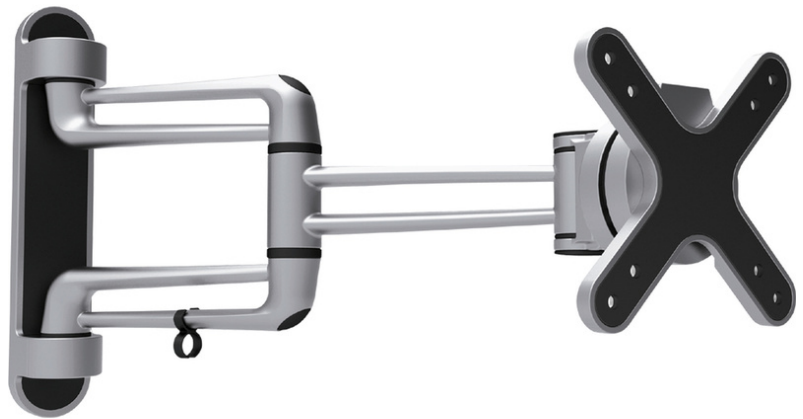

# PUREMOUNTS Puremount PM-STYLE-23C

PM-STYLE-23C  
EAN 4260134116725

- Min. Size: 13"
- Max. Size: 23"
- Min. distance from wall: 97mm
- Max. distance from wall: 376mm

- Max. Weight: 20kg
- Tilt: +/-15°
- Swiveling: +/-180°