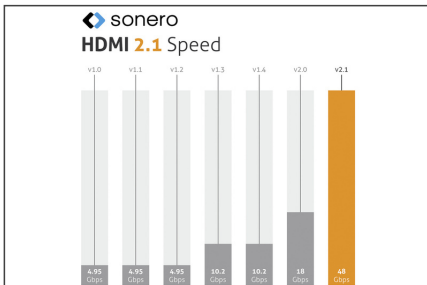

More images: