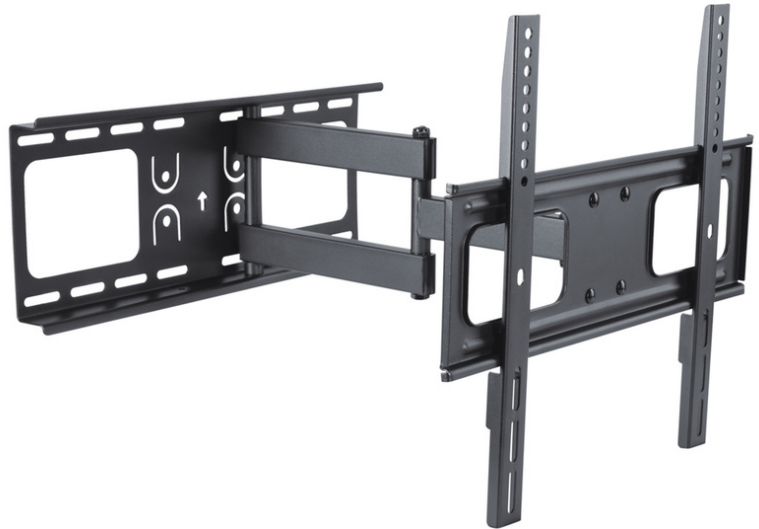

PUREMOUNTS PM- FM Series : Easy to mounting

PM-FM30-400
EAN 4251364706244

- Minimum size of 26 "
- Maximum size of 52 "
- Maximum weight: 50kg
- Maximum VESA: 400x400
- Minimum distance from wall: 62mm
- Maximum distance from wall: 475mm
- Tilt: 10° to -20°

- Swivel: 90 to 90 °

Package contents

- 1x PM-FM30-400 Wall Mount
- 1x Set of Screws
- 1x Installation Manua

Logistics						
	Number (pcs)	Weight (kg)	Depth (cm)	Width (cm)	Height (cm)	cm ³
Packaging Unit Carton	3	0.00	0.00	0.00	0.00	0.00
Packaging Unit Inside	0	0.00	0.00	0.00	0.00	0.00
Packaging Unit Single	1	5.78	0.00	0.00	0.00	0.00
Net single without Packaging	0	5.78	0.00	0.00	0.00	0.00