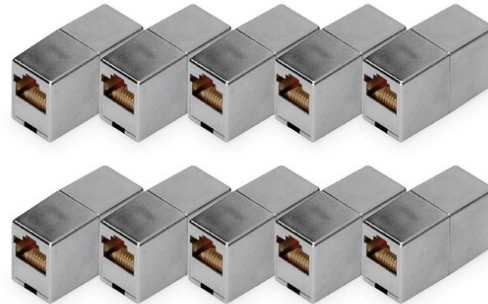

# DIGITUS CAT 5e, Class D, RJ45 Modular Coupler - 10 pieces

DN-93901-10  
 EAN 4016032495055

**CAT 5e Modular Coupler, shielded RJ45 to RJ45, 10 pc.**

The modular CAT5e Class D coupler from DIGITUS® consists of two shielded RJ45 female ports. The assignment is "1:1".

- Technical properties:
- Housing material: ABS UL-94V-0
- Contacts coating: Nickel, gold-plated 0.5 μ
- Shielding: Tinned bronze

- PCB:FR4, UL 94V-0
- Material contacts: Phosphor bronze
- Physical properties:
- Mating cycles: ≥ 750 (ISO/IEC 11801, IEC 60603-7-5)
- Insertion force: 30N max. (IEC 60603-7-5)
- Retention strength: 7.7 kg between jack and plug
- 10 pieces