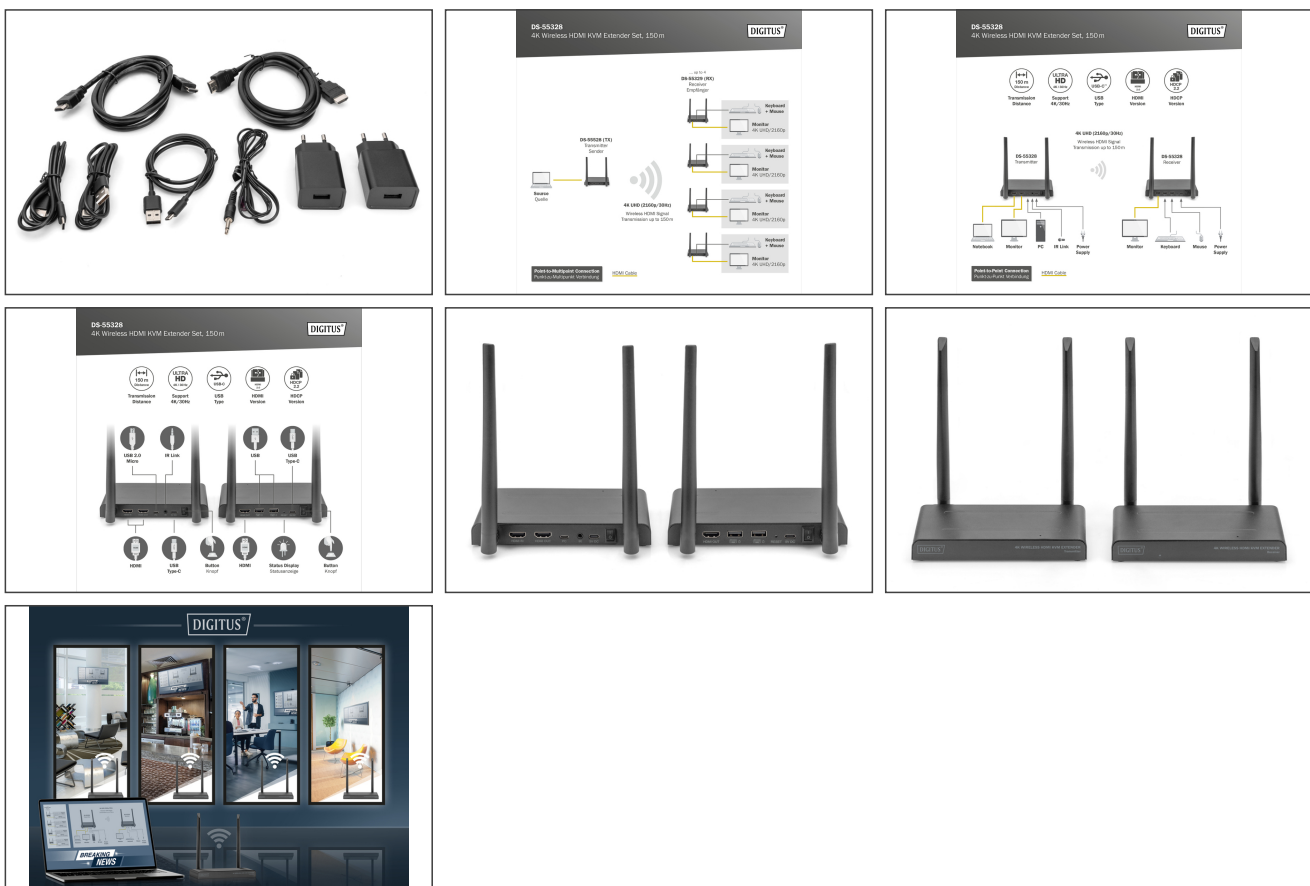

Logistics						
	Number (pcs)	Weight (kg)	Depth (cm)	Width (cm)	Height (cm)	cm³
Packaging Unit Carton	0	0.00	0.00	0.00	0.00	0.00
Packaging Unit Inside	0	0.00	0.00	0.00	0.00	0.00
Packaging Unit Single	0	0.00	0.00	0.00	0.00	0.00
Net single without Packaging	0	0.00	0.00	0.00	0.00	325.00

More images:

Safety notes

- Please read these instructions carefully before using the appliance and keep them for future reference.
- For indoor use only.
- Do not use the device in a damp environment or near water.
- Do not expose the product to extremely high or low temperatures, strong light sources or direct sunlight.
- This product is not a toy. Keep it out of the reach of children.
- Do not connect the adapter to the mains until you have made sure that the mains voltage corresponds to the value specified on the rating plate.
- Never connect the power supply unit if it is damaged. In such cases, please contact your supplier.
- Disconnect the AC/DC mains adapter from the power supply if the appliance is not to be used for a longer period of time.
- Never open the product: The appliance may contain parts with lethal voltage. Repairs or maintenance should only be carried out by qualified personnel.
- Improper use, modifications or repairs carried out by the user will invalidate all warranties.
- - We accept no product responsibility for improper or non-intended use of the product.

EU responsible person

EU based economic operator ensuring the product complies with the required regulations.
ASSMANN Electronic GmbH
Auf dem Schüffel 3
Lüdenscheid, Germany
<https://www.assmann.com>