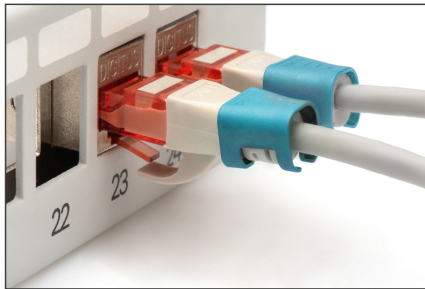

Safety notes

- Protect product from moisture
- Avoid antistatic charging when installing the product
- Observe the specifications of the raw cable manufacturer during installation

EU responsible person

EU based economic operator ensuring the product complies with the required regulations.

ASSMANN Electronic GmbH
Auf dem Schüffel 3
Lüdenscheid, Germany
<https://www.assmann.com>
info@assmann.com