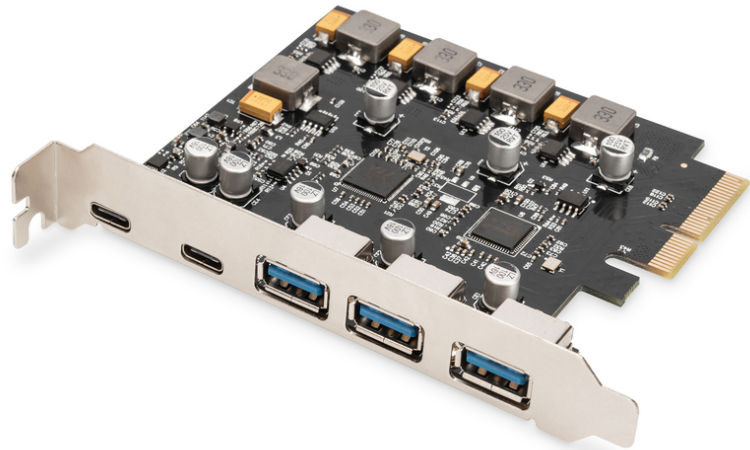

# DIGITUS PCIe card 2x USB-C + 3x USB A

**DS-30222**  
**EAN 4016032485810**

### PCIe Karte 2x USB-C + 3x USB A 5x SuperSpeed 10Gbps

The Digitus PCI Express Card extends the PC by 2x USB-C and 3x USB A ports. Various devices can be connected to this card, such as hard disks, DVD drives, mouse, keyboard, card reader and more.

#### USB 3.1 Gen2 Super Speed up to 10 Gbps

- USB 3.1 Super Speed up to 10 Gbits
- 2 x SuperSpeed USB 10 Gbps (USB 3.1 Gen 2) USB Type-C™ jack
- 3 x SuperSpeed USB 10 Gbps (USB 3.1 Gen2) A jack
- Each port supports a transfer rate of up to 10 Gbps (USB3.1 Gen.2)
- Supports data transfer rates of 10G / 5G / 480 / 12 / 1.5 Mbps
- Output USB Type-C™ Port 5 V / 3 A
- Output USB Type A Port 5 V / 1 A

- Support of 4-way PCI Express v2.0
- Supports eXtensible Host Controller Interface (xHCI) Specification 1.1
- Supports Multiple INs
- Surge protection
- Supported operating systems: Windows 7/8/8.1/10/11, Linux
- Number of USB A ports: 3
- Number of USB C ports: 2