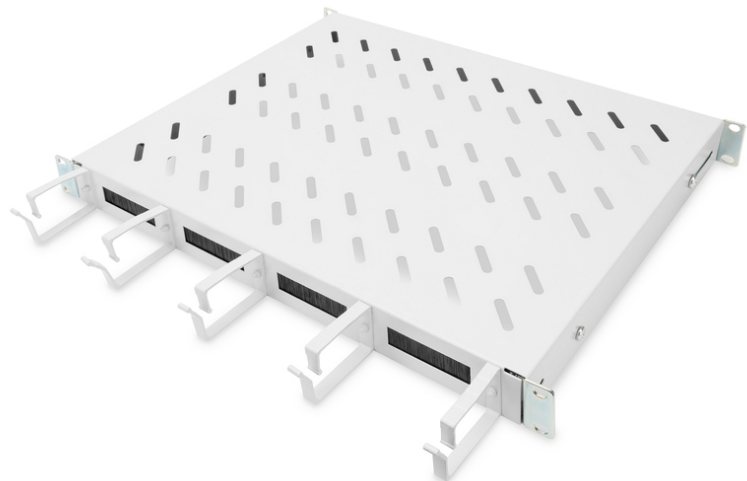

DIGITUS Shelf with cable management

DN-97680
EAN 4016032483465

1U fixed shelf for 600 mm depth cabinets incl. cable management, grey

The shelves for fixed installation can be easily installed on the four 483 mm (19") profile rails of your 483 mm (19") network or server cabinet. Thanks to the stable, perforated plate with a load capacity of up to 120 kg, these are the optimal carrying surface for components that cannot be installed in 483 mm (19") systems. The combination with integrated cable management brackets and feedthroughs enables an optimized cable management concept for a wide variety of application scenarios.

- for fixed mounting on the four 483 mm (19") profile rails
- sturdy, perforated steel sheet

- Cable opening: 17 x 65 mm
- Cable management bracket: 67 mm
- Color: light grey, RAL 7035
- Load capacity: 120 kg
- Mounting type: Fixed mounting
- Units: 1
- Inch form factor (IEC 60297): 482.6 mm (19")
- Suitable cabinet depth: 600 mm

Package contents

- 1x Shelf
- 1 x Fastening material

Logistics						
	Number (pcs)	Weight (kg)	Depth (cm)	Width (cm)	Height (cm)	cm ³
Packaging Unit Carton	0	0.00	0.00	0.00	0.00	0.00
Packaging Unit Inside	0	0.00	0.00	0.00	0.00	0.00
Packaging Unit Single	0	0.00	0.00	0.00	0.00	0.00
Net single without Packaging	0	0.00	0.00	0.00	0.00	460.80