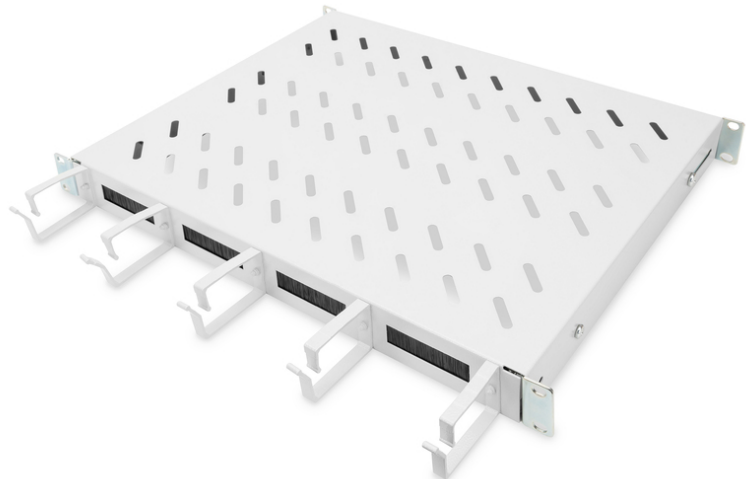

DIGITUS Shelf with cable management

DN-97680
EAN 4016032483465

1U fixed shelf for 600 mm depth cabinets incl. cable management, grey

The shelves for fixed installation can be easily installed on the four 483 mm (19") profile rails of your 483 mm (19") network or server cabinet. Thanks to the stable, perforated plate with a load capacity of up to 120 kg, these are the optimal carrying surface for components that cannot be installed in 483 mm (19") systems. The combination with integrated cable management brackets and feedthroughs enables an optimized cable management concept for a wide variety of application scenarios.

- for fixed mounting on the four 483 mm (19") profile rails
- sturdy, perforated steel sheet

- Cable opening: 17 x 65 mm
- Cable management bracket: 67 mm
- Color: light grey, RAL 7035
- Load capacity: 120 kg
- Mounting type: Fixed mounting
- Units: 1
- Inch form factor (IEC 60297): 482.6 mm (19")
- Suitable cabinet depth: 600 mm

Package contents

- 1x Shelf
- 1 x Fastening material

Logistics						
	Number (pcs)	Weight (kg)	Depth (cm)	Width (cm)	Height (cm)	cm ³
Packaging Unit Carton	10	0.00	0.00	0.00	0.00	0.00
Packaging Unit Inside	0	0.00	0.00	0.00	0.00	0.00
Packaging Unit Single	1	1.90	0.00	0.00	0.00	0.00
Net single without Packaging	0	1.90	0.00	0.00	0.00	0.00