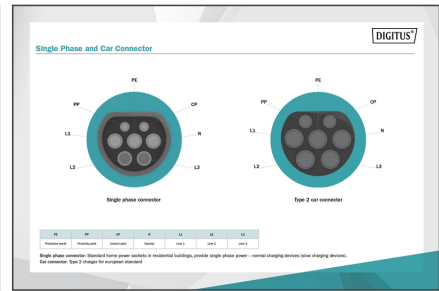

EU responsible person

EU based economic operator ensuring the product complies with the required regulations.

ASSMANN Electronic GmbH
Auf dem Schüffel 3
Lüdenscheid, Germany
<https://www.assmann.com>
info@assmann.com