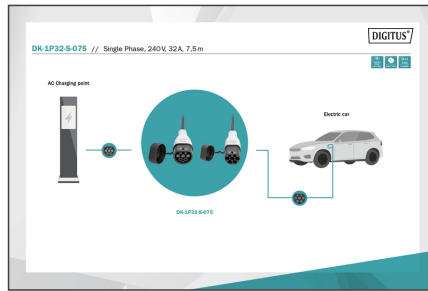

EU responsible person

EU based economic operator ensuring the product complies with the required regulations.

ASSMANN Electronic GmbH
Auf dem Schüffel 3
Lüdenscheid, Germany
<https://www.assmann.com>
info@assmann.com