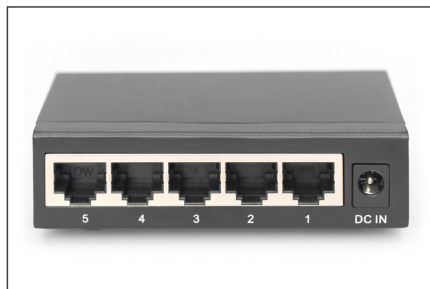

More images:

Safety notes

- This product is intended for indoor use only.
- Read all instructions and follow all warnings and instructions on the device.
- Do not place this appliance on an unstable surface (such as a trolley, stand, table, etc.).
- Do not use this appliance near water.
- Do not place this appliance near or above a radiator.
- The housing is equipped with openings for heat dissipation and ventilation. To prevent overheating during operation, the ventilation openings must not be blocked or covered.
- Do not place the appliance on a soft surface (e.g. bed, sofa, blanket, etc.). This will block the ventilation.
- The appliance must not be installed in a closed environment if adequate ventilation is not guaranteed.
- Do not spray any liquids onto the appliance.
- Disconnect the mains plug before cleaning. Do not use any liquid or foam cleaners.
- Clean the appliance with a damp cloth.
- Connect the device according to the power supply on the rating plate.
- To prevent damage to the appliance, it is important that all appliances are properly earthed.
- Do not place any objects on the power cable and lay it in such a way as to avoid tripping hazards.
- Use a surge protector, a regulator or an uninterruptible power supply (UPS) to protect your system from sudden, temporary and reduced power.
- Secure the system cable and mains cable properly and ensure that no objects are pressing on the cable.
- Do not insert any objects into the appliance through the openings in the housing. There is a risk of a short circuit, which can lead to fire or electric shock.
- Do not attempt to repair the appliance yourself. Always contact an authorized customer service centre.
- If any of the following conditions occur, unplug the appliance and return it to an authorized service centre for repair
  - The mains cable, power supply unit or plug for the power supply is damaged or worn;
  - Liquid has penetrated the appliance;
  - The device has been exposed to rain or water;
  - The device has been dropped or the housing has been damaged;
  - The function of the device has obviously changed;
  - The appliance cannot be operated as described in the operating instructions.

EU responsible person

EU based economic operator ensuring the product complies with the required regulations.
ASSMANN Electronic GmbH
Auf dem Schüffel 3
Lüdenscheid, Germany