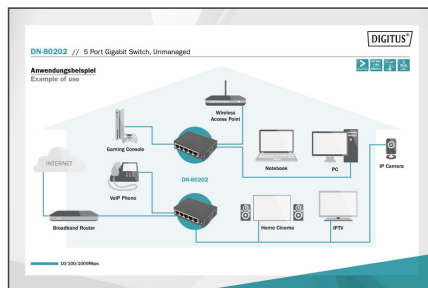

More images:

Safety notes

- This product is intended for indoor use only.
- Read all instructions and follow all warnings and instructions on the device.
- Do not place this appliance on an unstable surface (such as a trolley, stand, table, etc.).
- Do not use this appliance near water.
- Do not place this appliance near or above a radiator.
- The housing is equipped with openings for heat dissipation and ventilation. To prevent overheating during operation, the ventilation openings must not be blocked or covered.
- Do not place the appliance on a soft surface (e.g. bed, sofa, blanket, etc.). This will block the ventilation.
- The appliance must not be installed in a closed environment if adequate ventilation is not guaranteed.
- Do not spray any liquids onto the appliance.
- Disconnect the mains plug before cleaning. Do not use any liquid or foam cleaners.
- Clean the appliance with a damp cloth.
- Connect the device according to the power supply on the rating plate.
- To prevent damage to the appliance, it is important that all appliances are properly earthed.
- Do not place any objects on the power cable and lay it in such a way as to avoid tripping hazards.
- Use a surge protector, a regulator or an uninterruptible power supply (UPS) to protect your system from sudden, temporary and reduced power.
- Secure the system cable and mains cable properly and ensure that no objects are pressing on the cable.
- Do not insert any objects into the appliance through the openings in the housing. There is a risk of a short circuit, which can lead to fire or electric shock.
- Do not attempt to repair the appliance yourself. Always contact an authorized customer service centre.
- If any of the following conditions occur, unplug the appliance and return it to an authorized service centre for repair
  - The mains cable, power supply unit or plug for the power supply is damaged or worn;
  - Liquid has penetrated the appliance;
  - The device has been exposed to rain or water;
  - The device has been dropped or the housing has been damaged;
  - The function of the device has obviously changed;
  - The appliance cannot be operated as described in the operating instructions.

EU responsible person

EU based economic operator ensuring the product complies with the required regulations.
ASSMANN Electronic GmbH
Auf dem Schüffel 3
Lüdenscheid, Germany