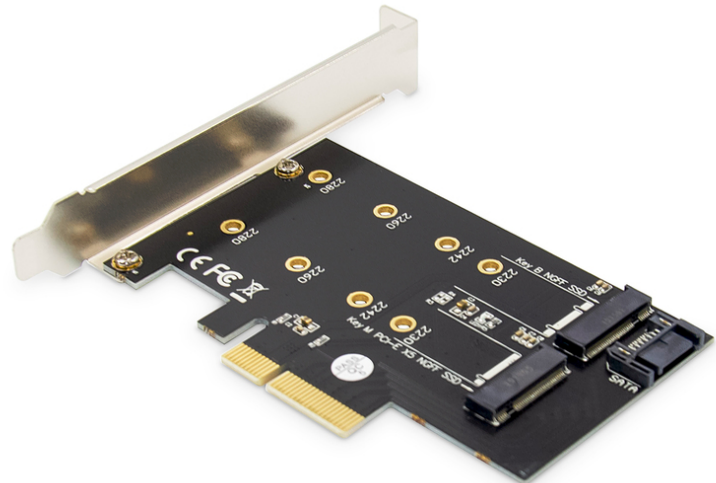

DIGITUS M.2 NGFF / NVMe SSD PCI Express 3.0 (x4) Add-On Card

DS-33170
EAN 4016032464419

M.2 NGFF/NVMe SSD PCIeexpress Add-On card supports B, M and B+M Key, size 80,60,42 and 30mm

This PCIe x4 adapter card is suitable for M.2 / NGFF storage media (NVMe) with B, M, B+M key and the dimensions 2230, 2242, 2260 & 2280. Together with the x4 interface and PCIe 3.0 standard, data transfers of up to 6 Gbps (32 GT/s) are possible. Storage media can either be connected via the integrated SATA interface for M.2 SATA SSDs, or via the PCI interface for NVMe PCIe SSDs. Go into turbo mode with the multi-functional M.2 PCIe 3.0 add-on card from DIGITUS®.

Use M.2 NGFF/NVMe SSDs at PCIe x4 slots on the mainboard – B & M key

- Adapter Card for PCIe Slots x4/ x8/ x16
- Supports PCIe 3.0 (x4)
- Data transfer rate: up to 6Gbps (32GT/S)
- Supports NVMe Key B/M M.2 SSD including 2230, 2242, 2260 & 2280
- Hard disk sizes: 80, 60, 42 & 30 mm

- Supports M-Key M.2 SSD, B-Key and B+M Key M.2 SSD
- Bus type: PCIe 3.0 (complies with PCI express specification Rev. 3)
- SATA: 3.0 (complies with SATA specification Rev. 3)
- Backwards compatible with PCIe 2.0 and 1.0 mainboards
- Power supply via PCIe interface (3.3 V)
- Supported operating systems: Windows10/8/8.1/Server 2012 R2/Linux/Ubuntu
- Dimensions: 11.4 x 7 x 2 cm (W x D x H)
- Weight: 41.2 g