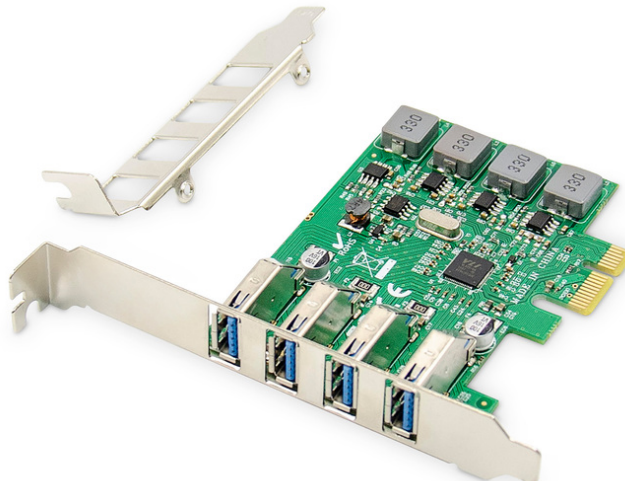

DIGITUS 4-Port USB 3.0 PCI Express Add-On Card

DS-30226
EAN 4016032464396

USB PCI Express Add-On card USB3.0, 4-port A/F, Chipset: VL805, self powered

This full USB 3.0 host controller extends your PC with PCI slots by four USB 3.0 connections. Power supply is provided via the PCI express slot and supplies a maximum power output of 3,000 mA for each USB port. Use bus speeds of up to 5 Gbps with USB SuperSpeed, backwards compatible for older USB devices with Hi-Speed, Full Speed & Low Speed. Connect USB devices such as printers, scanners, cameras or an external hard drive. Supports hot plugging & Plug and Play - no driver installation required. Enjoy the fastest SuperSpeed data transfers with the DIGITUS® USB 3.0 PCIe card and copy large quantities of data in a very short time.

Extend your PC with PCIe slots by 4 full USB 3.0 ports (USB A) with up to 3000 mA

- Connections: 4 x USB A (USB 3.0)
- USB data transfer rates: SuperSpeed (5 Gbps), Hi-Speed (480 Mbps), Full Speed (12 Mbps) & Low Speed (1.5 Mbps)
- Power supply: 5 V / 3000 mA per port max.
- Chipset: VIA / VL805

- For PCIe slots: x1/x4/x8/x16
- No external power adapter required, power supply via PCIe slot
- Complies with Universal Serial Bus 3.0 specification (Rev. 1), backwards compatible with 2.0
- Complies with Extensible Host Controller Interface Specification Rev. 1.0
- Complies with PCI Express Specification 2.0, backwards compatible with 1.0
- Supports USB legacy function
- USB Attached SCSI Protocol (USAP) Mode
- Plug and Play - no driver installation required
- Supported operating systems: Windows 10/8.1/8/7, Linux (32/64Bit)
- Dimensions: 10 x 12.1 x 2 cm (W x D x H)
- Weight: 60 g