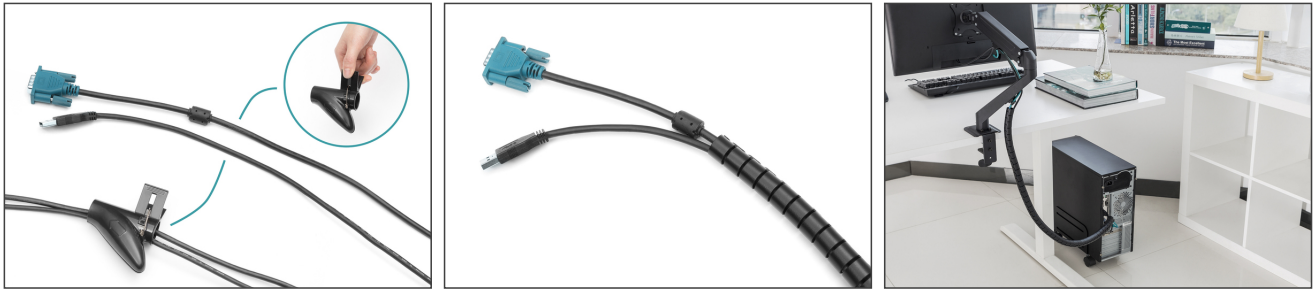

Safety notes

- With height-adjustable tables, they ensure that the cable guides can move freely and are not blocked.
- Check the condition of the cables regularly to ensure that there is no visible damage such as cracks, wear or exposed wires. Damaged cables must be replaced or repaired immediately.
- Ensure that cables are not laid close to heat sources such as heaters, lamps or electrical appliances. High temperatures can damage the cable insulation.
- Ensure that the cables are not subjected to excessive tensile forces or pressure. Avoid stretching or kinking cables too much, as this can damage the insulation and cause short circuits or electrical hazards.

EU responsible person

EU based economic operator ensuring the product complies with the required regulations.

ASSMANN Electronic GmbH
Auf dem Schüffel 3
Lüdenscheid, Germany
<https://www.assmann.com>
info@assmann.com