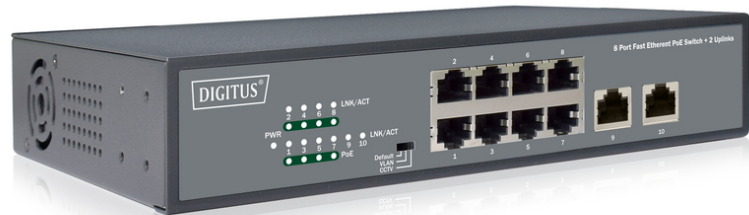

DIGITUS 8-Port Fast Ethernet PoE Networkswitch, Desktop, unmanaged, 2 Uplink Ports RJ45, 120 W, af/at

DN-95323-1
EAN 4016032457862

Fast Ethernet PoE Switch 8-port PoE + 2-port uplink, 120W PoE budget

Fast Ethernet PoE Switch, 8-port PoE + 2-port uplink, 120W PoE budget

Network Switch with integrated Power over Ethernet (PoE) solution for an optimal, cost effective and fast integration in small or medium-sized networks

- 8-port 10/100Base-TX with PoE support
- 2-port Fast Ethernet uplink
- Meets the network standards IEEE 802.3, IEEE802.3u, IEEE802.3q, IEEE802.3az, IEEE802.3x, IEEE802.3af, IEEE802.3at
- With integrated DIP switch to enable VLAN or extensive mode
- Extensive mode for ranges up to 250 meters with a transmission rate of 10Mbps
- PoE current output 55 V DC, max. 30 W per port
- PoE power supply mode A, PIN 1/2(+), 3/6(-)
- Supports non-blocking, non-head-of-line forwarding
- Supports back pressure and bandwidth control in each port
- Store and forward technology for optimized data transfer
- Automatic speed and half/full duplex recognition/adjustment
- Auto MDI/MDI-X function
- Backplane with 2 Gbps
- Supports up to 8K MAC addresses

- Integrated power supply unit
- Maximum PoE power of 120 watts
- Maximum output line 125 watts
- Fanless design
- Number of ports: 8
- PoE Power budget: 120 W
- PoE standard: IEEE802.3at (PoE+)
- Ethernet speed: Fast Ethernet
- Industrial usage: no
- Installation type: 19 inch, Desktop
- Managed: no
- Number of ports (Uplink): 2
- Outdoorsuitable: no
- PoE (Power over Ethernet): yes
- Protection against vandalism: no
- Uplink port connection: RJ45/SFP
- VLAN: no