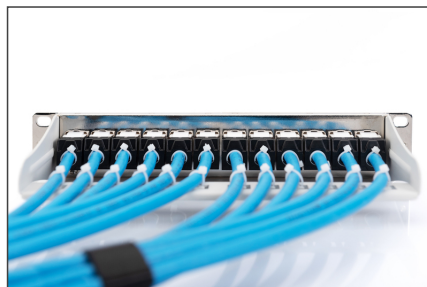

More images: