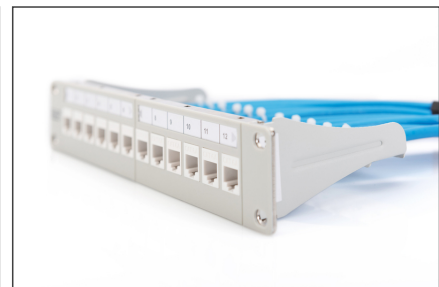

More images: