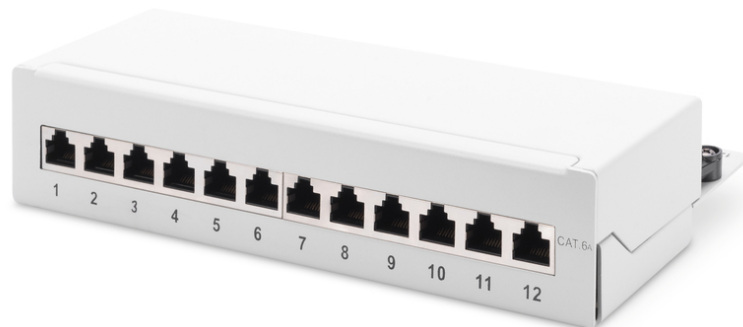

# DIGITUS Desktop CAT 6A, Class EA patch panel, shielded, grey

DN-91612SD-EA-G  
EAN 4016032444886

**Desktop CAT 6A, patch panel, shielded Class EA, 12-port RJ45, 8P8C, LSA, grey RAL 7035**

The Desktop Patch Panels from DIGITUS® are the ideal solution for SoHo applications (Smart Office Home Office). The fully shielded RJ45 sockets provide an optimal stability for your cables with best performances.

**Applicable for SOHO solutions**

- Transmission properties: Category 6A, Class EA
- Area of application: Up to 500 MHz, 10GBase-T
- Norms: ISO/IEC 11801 2nd Ed., EN 50173-1, EIA/TIA 568-C, 802.3af, 802.3at PoE+
- General properties:
- Suitable for surface mount installation
- RJ45 female, 8P8C
- Cable installation via LSA strips, color coded according to EIA/TIA 568 A & B
- Cable fixing with smart cable ties
- Central ground connection
- 360° shield coverage
- Mechanical properties:
- Housing material: 1.5 mm galvanic cold rolled steel, acc. to EN1.4301, UNS S30400, AISI 304 and LMSAD110
- RJ45 female material: ABS UL 94V-0
- RJ45 female contact: Tinned phosphor bronze, 0.5 µ gold-plated contact

- RJ45 shielding: Tinned bronze
- LSA termination clamp: Krone LSA+, UL 94V-2, zinc plated phosphor bronze
- Ground wire: Not included
- Conductor plate: FR4, UL 94V-0
- Physical properties:
- Insertion force: 30N max. (IEC 60603-7-5)
- Retention strength: 7.7 kg between jack and plug
- Operation temperature: -20° C to +70 °C (ISO/IEC 11801, EN 50173-1, ANSI/TIA/EIA 568 C)
- Mating cycles female: > 750 acc. to ISO/IEC 11801, IEC 60603-7-5
- Clamp: > 200 acc. to ISO/IEC 11801, IEC 60603-7-5
- IDC wire size: 22 – 26 AWG solid and stranded conductor
- Insulation resistance: > 500 MOhm
- Contact resistance: < 20 MilliOhm
- Dielectric strength: 1000 VDC (Contact/Contact), 1500 VDC (Contact/Ground)
- Color grey (RAL 7035)
- Color: light grey, RAL 7035
- Ports: 12
- Units: 1
- Category: CAT 6A