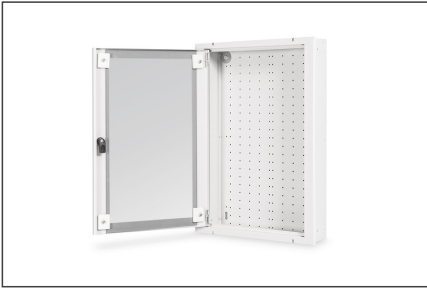

More images:

EU responsible person

EU based economic operator ensuring the product complies with the required regulations.

ASSMANN Electronic GmbH
Auf dem Schüffel 3
Lüdenscheid, Germany
<https://www.assmann.com>
info@assmann.com